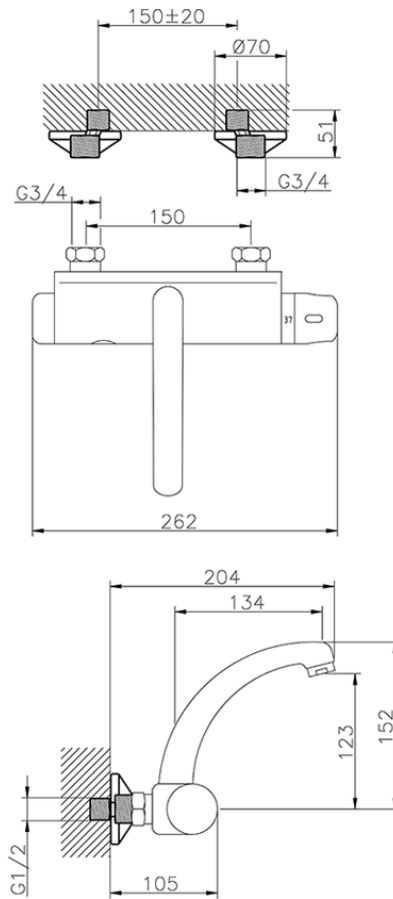

## Miscelatore termostatico lavello a parete elett. KITCHEN\_401.23H.

401.23H.

<https://www.huberitalia.com/miscelatore-termostatico-lavello-a-parete-elett-kitchen-401-23h>

2026-06-17