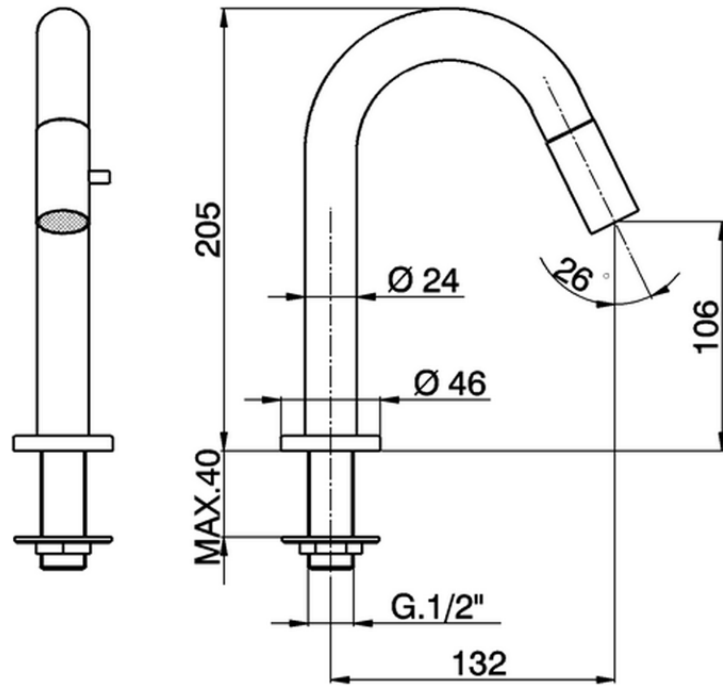

Rubinetto monoacqua TRATTO EVO_TV000910

TV000910

<https://www.huberitalia.com/rubinetto-monoacqua-tratto-evo-tv000910>

2026-06-15