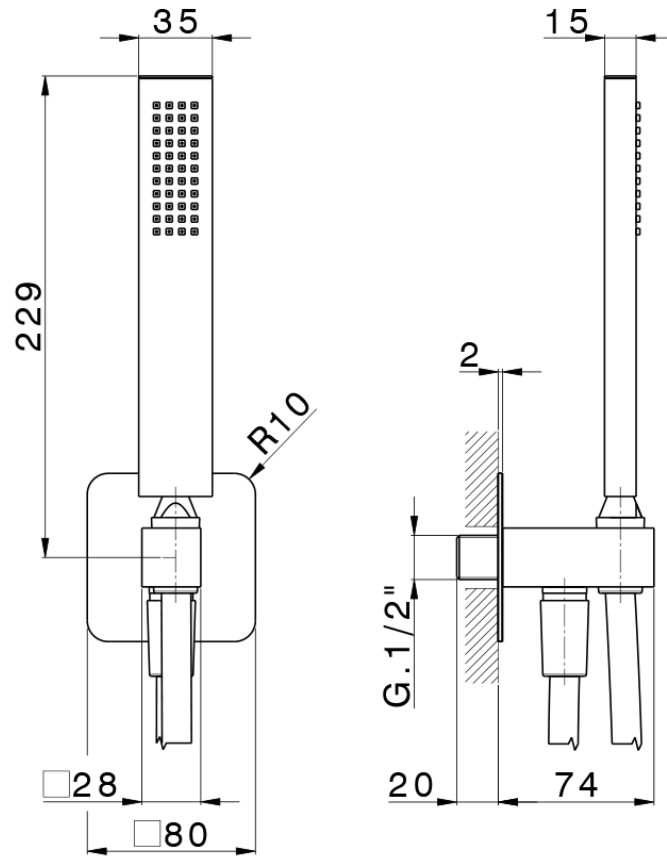

Completo doccia con presa acqua PUSH&SHOWER_SS0G5110

SS0G5110

<https://www.huberitalia.com/completo-doccia-con-presa-acqua-pushshower-ss0g5110>

2026-07-03