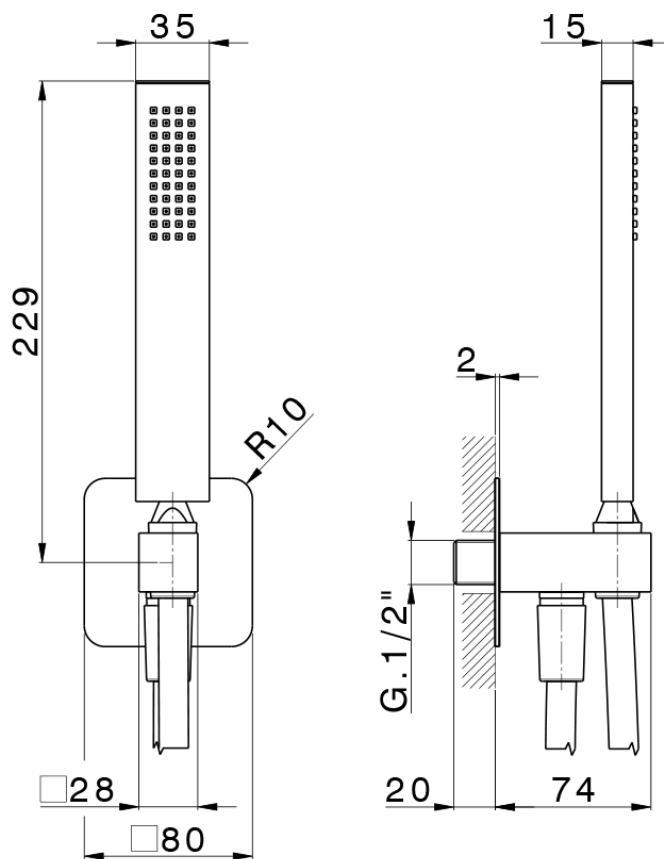

## Completo doccia con presa acqua PUSH&SHOWER\_SS0G5110

SS0G5110

<https://www.huberitalia.com/completo-doccia-con-presa-acqua-pushshower-ss0g5110>

2026-07-03