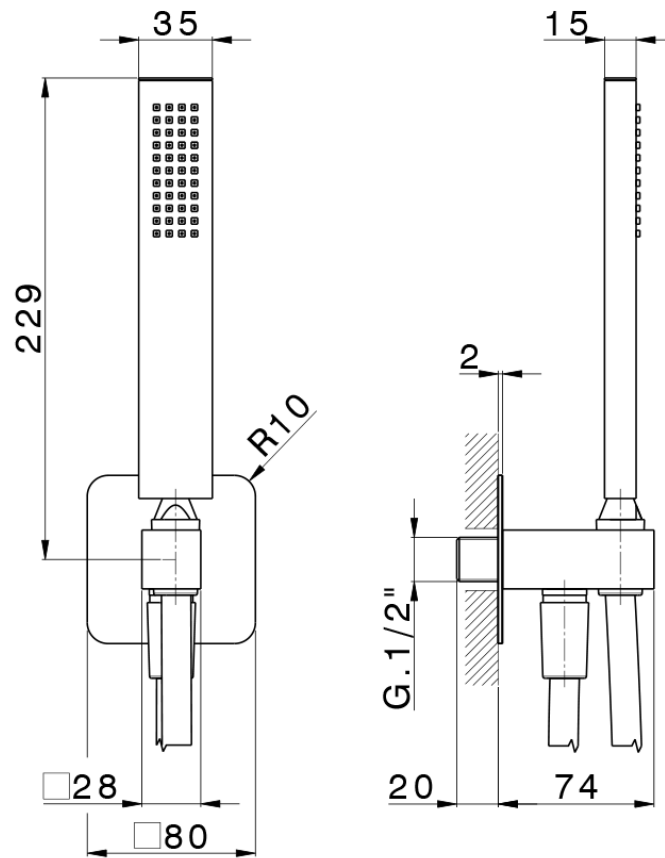

Completo doccia con presa acqua PUSH&SHOWER\_SS0G5110

SS0G5110

<https://www.huberitalia.com/completo-doccia-con-presa-acqua-pushshower-ss0g5110>

2026-05-13