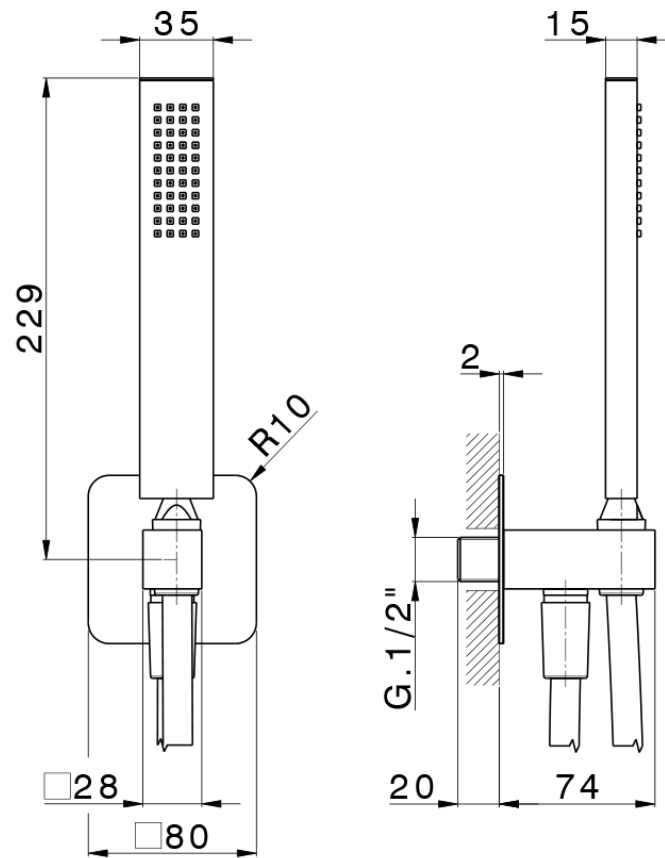

Completo doccia con presa acqua PUSH&SHOWER_SS0G5110

SS0G5110

<https://www.huberitalia.com/completo-doccia-con-presa-acqua-pushshower-ss0g5110>

2026-05-13