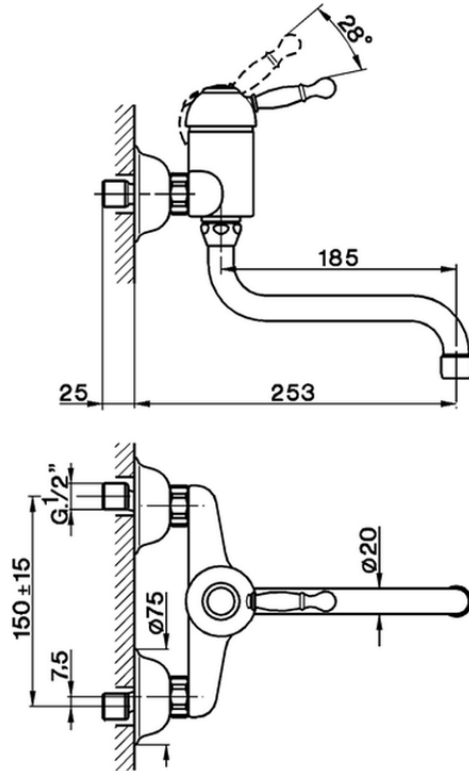

Miscelatore monocomando lavello a parete KITCHEN_AY900400

AY900400

<https://www.huberitalia.com/miscelatore-monocomando-lavello-a-parete-kitchen-ay900400>

2026-05-31