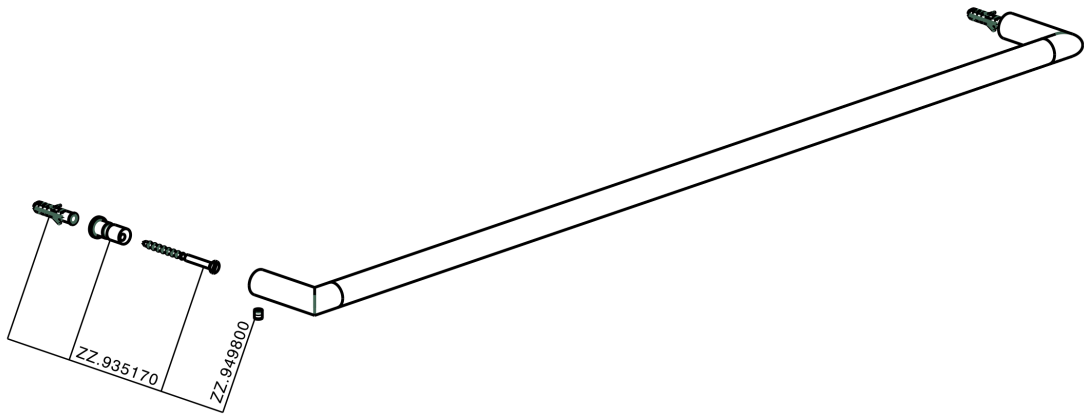

Porta salviette ACCESSORI BAGNO_SI090103

SI090103

<https://www.huberitalia.com/porta-salviette-accessori-bagno-si090103>

2026-05-25