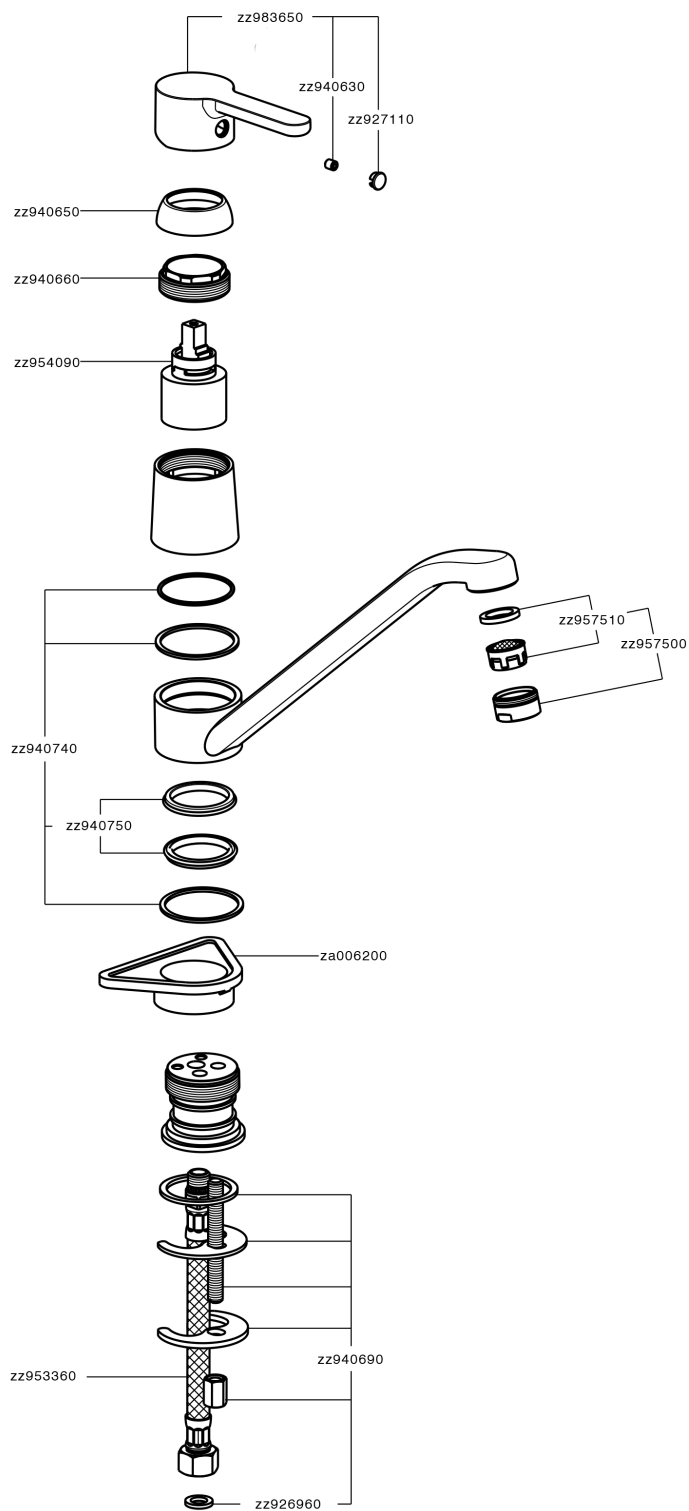

Miscelatore monocomando lavello KITCHEN_H2000580

H2000580

<https://www.huberitalia.com/miscelatore-monocomando-lavello-kitchen-h2000580>

2026-05-13