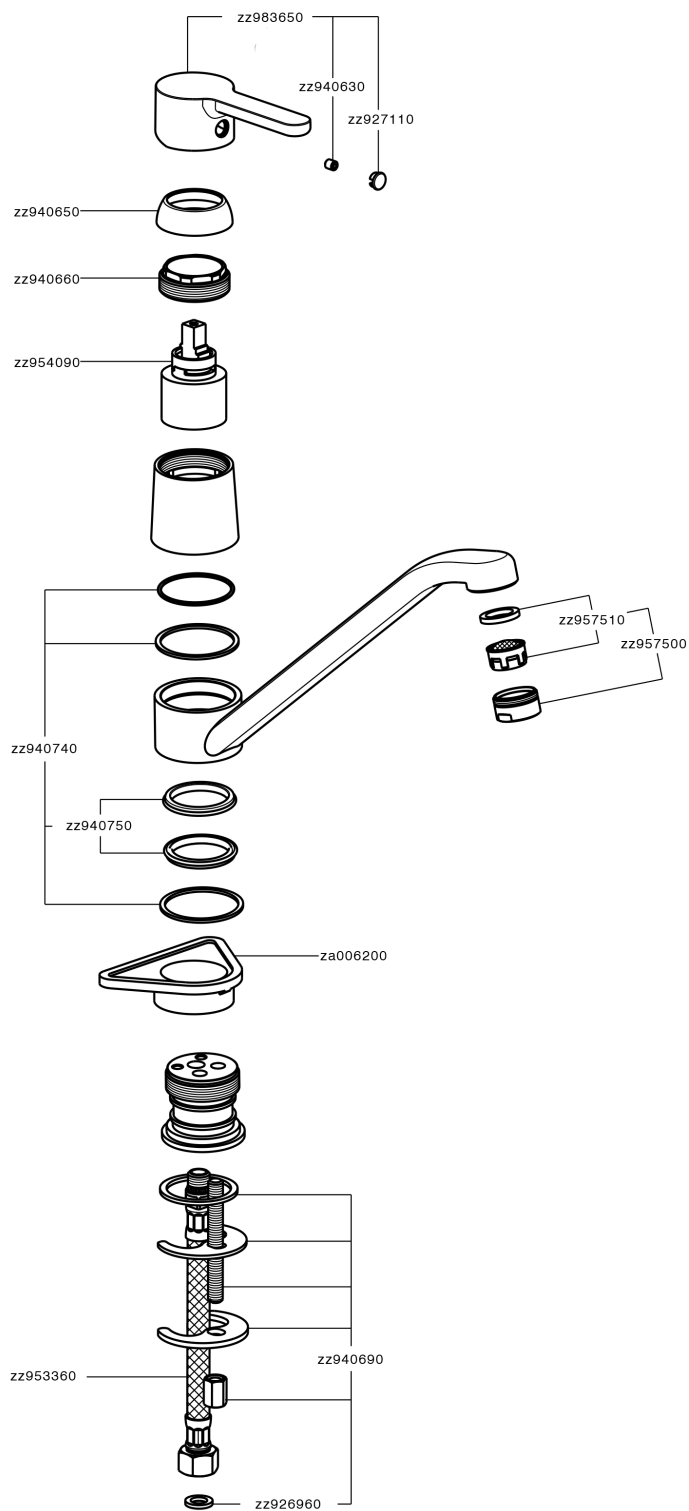

Miscelatore monocomando lavello KITCHEN_H2000580

H2000580

<https://www.huberitalia.com/miscelatore-monocomando-lavello-kitchen-h2000580>

2026-06-27