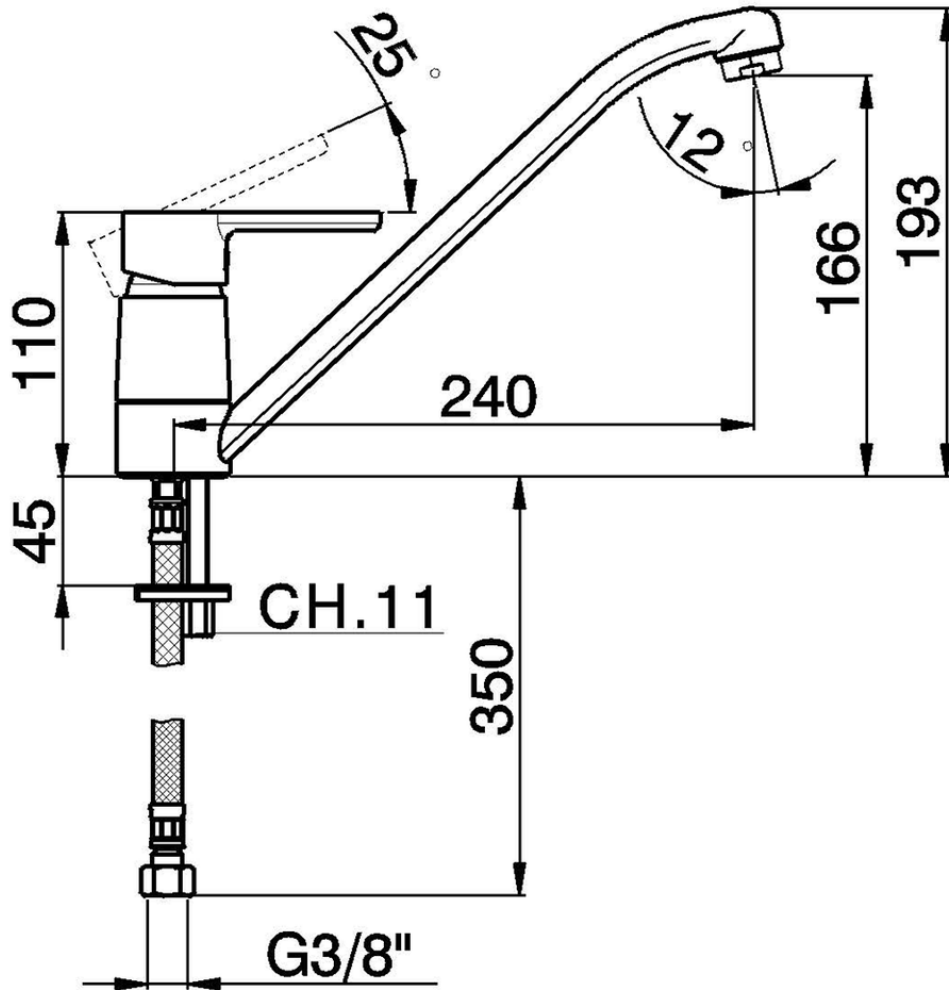

Miscelatore monocomando lavello KITCHEN\_H2000580

H2000580

<https://www.huberitalia.com/miscelatore-monocomando-lavello-kitchen-h2000580>

2026-05-13