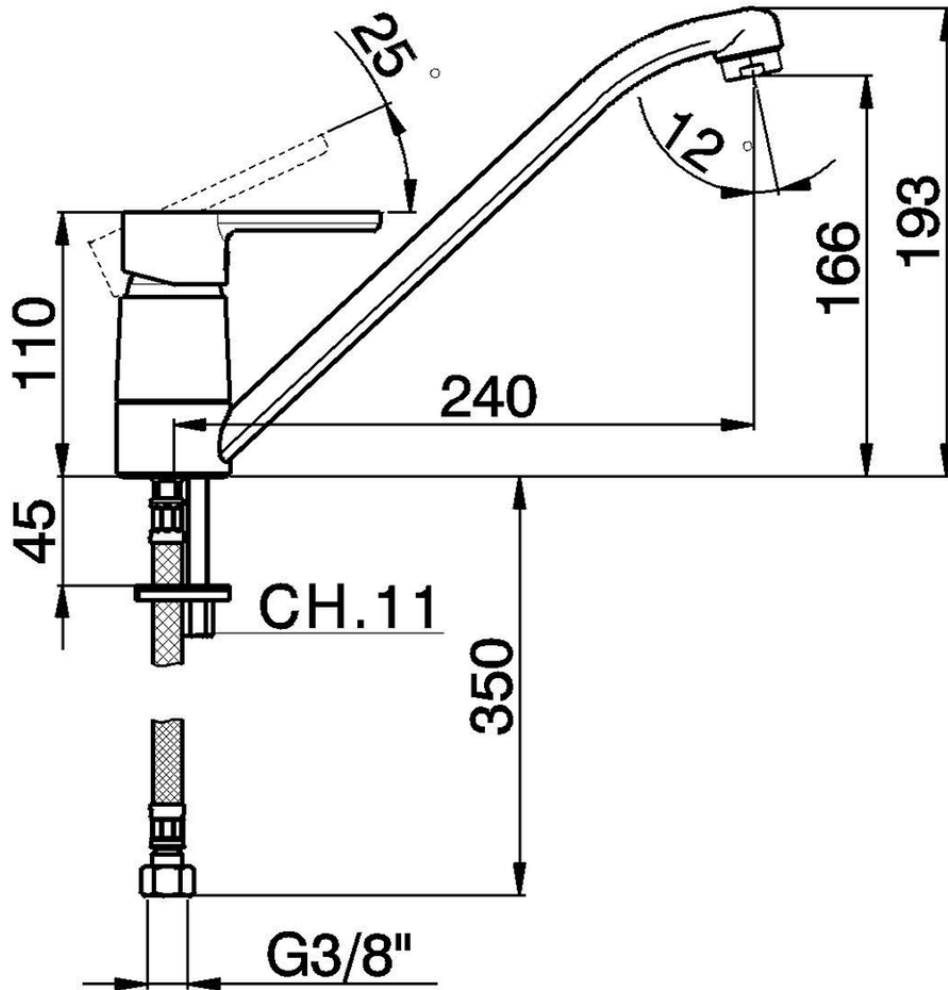

## Miscelatore monocomando lavello KITCHEN\_H2000580

H2000580

<https://www.huberitalia.com/miscelatore-monocomando-lavello-kitchen-h2000580>

2026-06-27