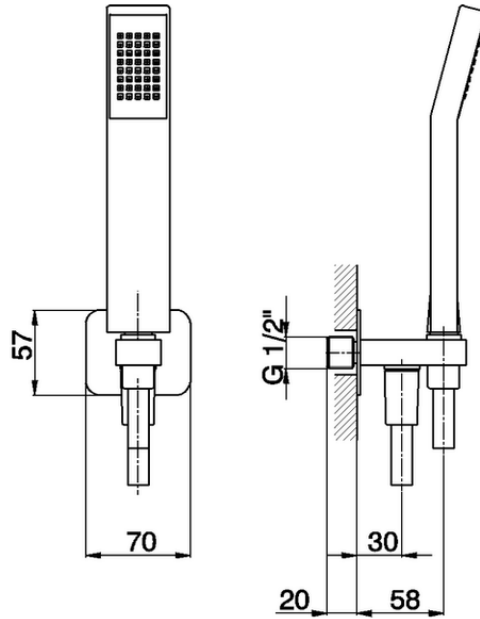

Completo doccia con presa acqua SHOWER_SS018800

SS018800

<https://www.huberitalia.com/completo-doccia-con-presa-acqua-shower-ss018800>

2026-06-09