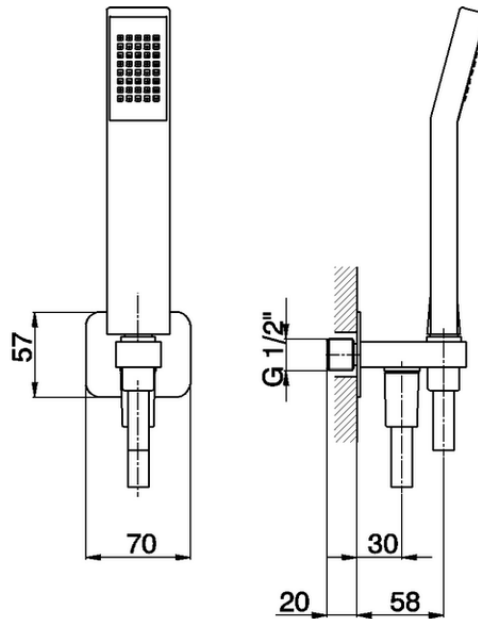

Completo doccia con presa acqua SHOWER_SS018800

SS018800

<https://www.huberitalia.com/completo-doccia-con-presa-acqua-shower-ss018800>

2026-06-09