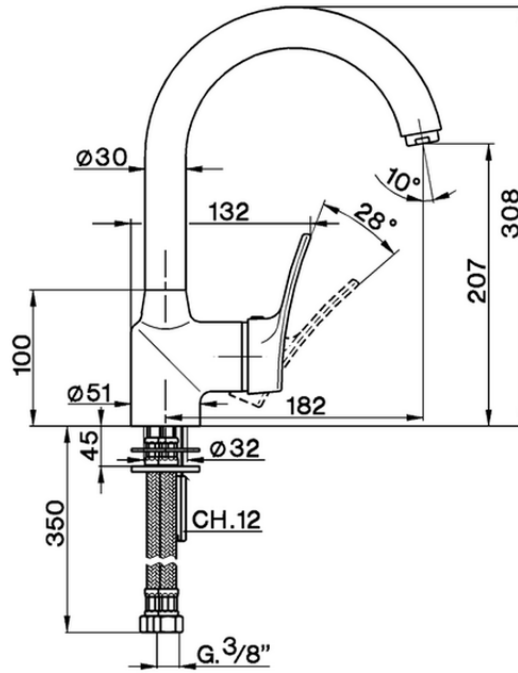

Miscelatore monocomando lavello KITCHEN_FU700530

FU700530

<https://www.huberitalia.com/miscelatore-monocomando-lavello-kitchen-fu700530>

2026-06-25