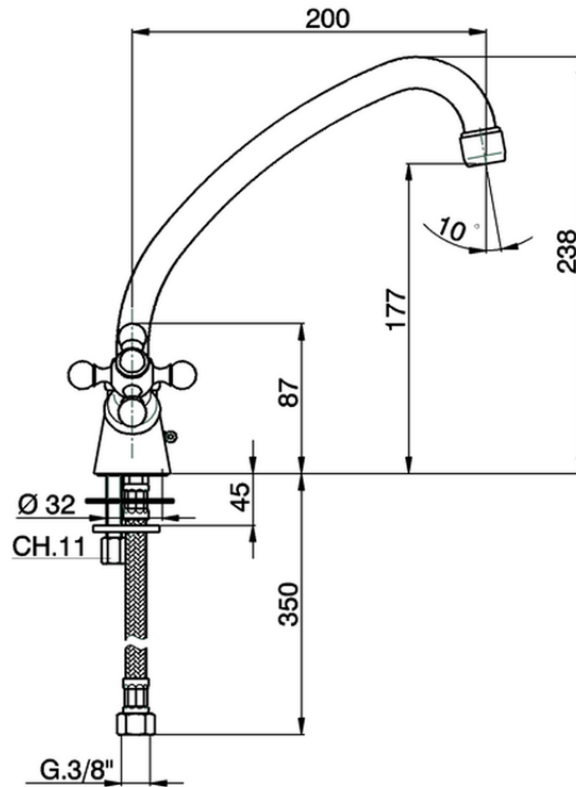

Miscelatore lavello KITCHEN_RE300530

RE300530

<https://www.huberitalia.com/miscelatore-lavello-kitchen-re300530>

2026-04-15