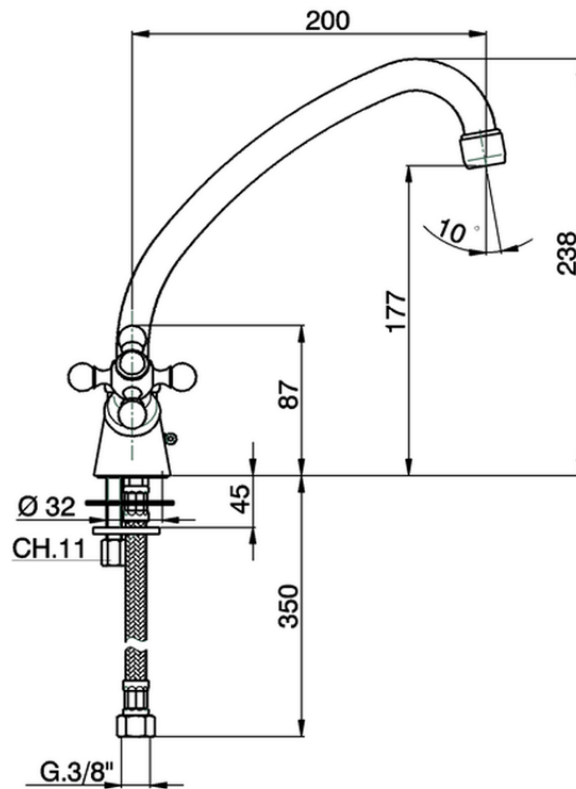

Miscelatore lavello KITCHEN_RE300530

RE300530

<https://www.huberitalia.com/miscelatore-lavello-kitchen-re300530>

2026-04-15