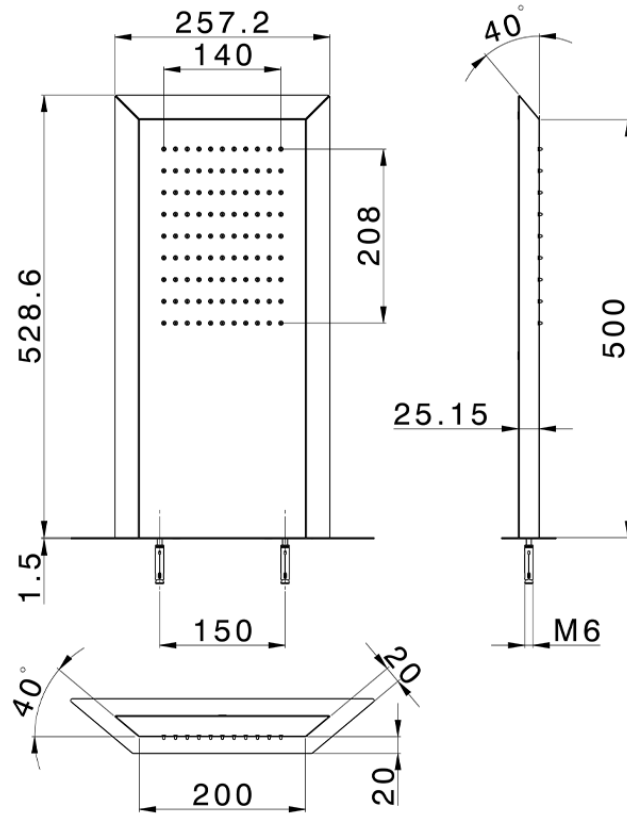

Soffione trapezoidale a parete ZEN_ZS122040

ZS122040

<https://www.huberitalia.com/soffione-trapezoidale-a-parete-zen-zs122040>

2026-04-14