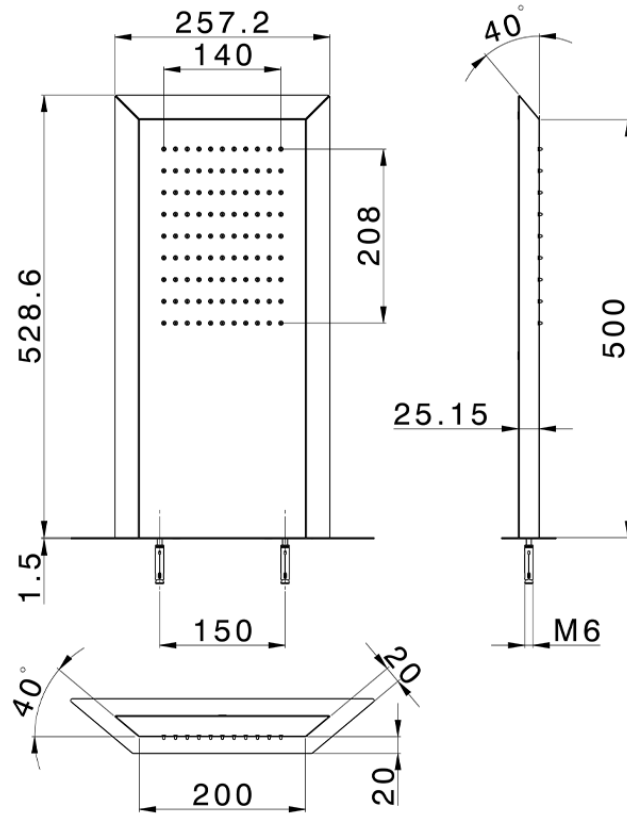

Soffione trapezoidale a parete ZEN_ZS122040

ZS122040

<https://www.huberitalia.com/soffione-trapezoidale-a-parete-zen-zs122040>

2026-07-01