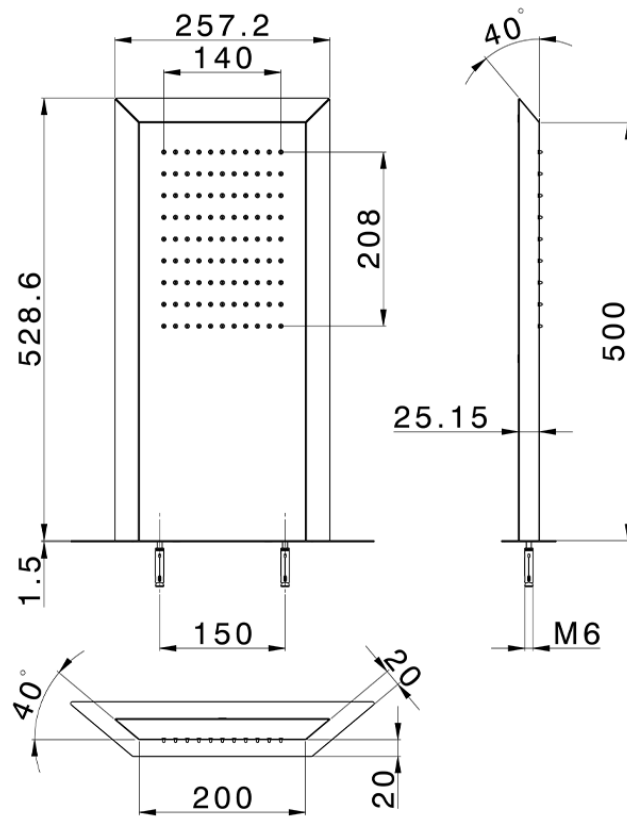

Soffione trapezoidale a parete ZEN_ZS122040

ZS122040

<https://www.huberitalia.com/soffione-trapezoidale-a-parete-zen-zs122040>

2025-03-20