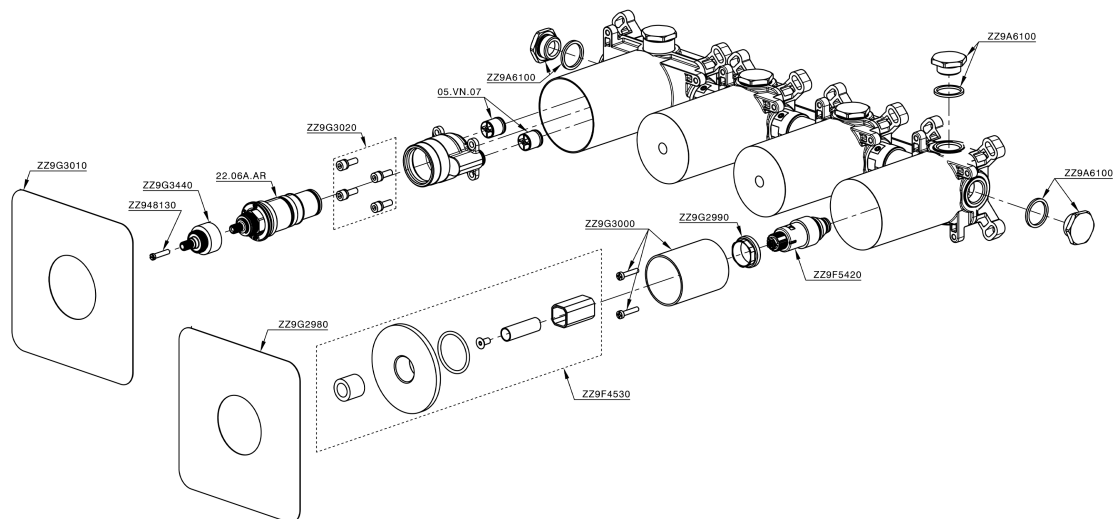

## Parte incasso termostatico 3 funzioni PUSH&SHOWER\_ZB0G63R0

ZB0G63R0

<https://www.huberitalia.com/parte-incasso-termostatico-3-funzioni-pushshower-zb0g63r0>

2026-07-03