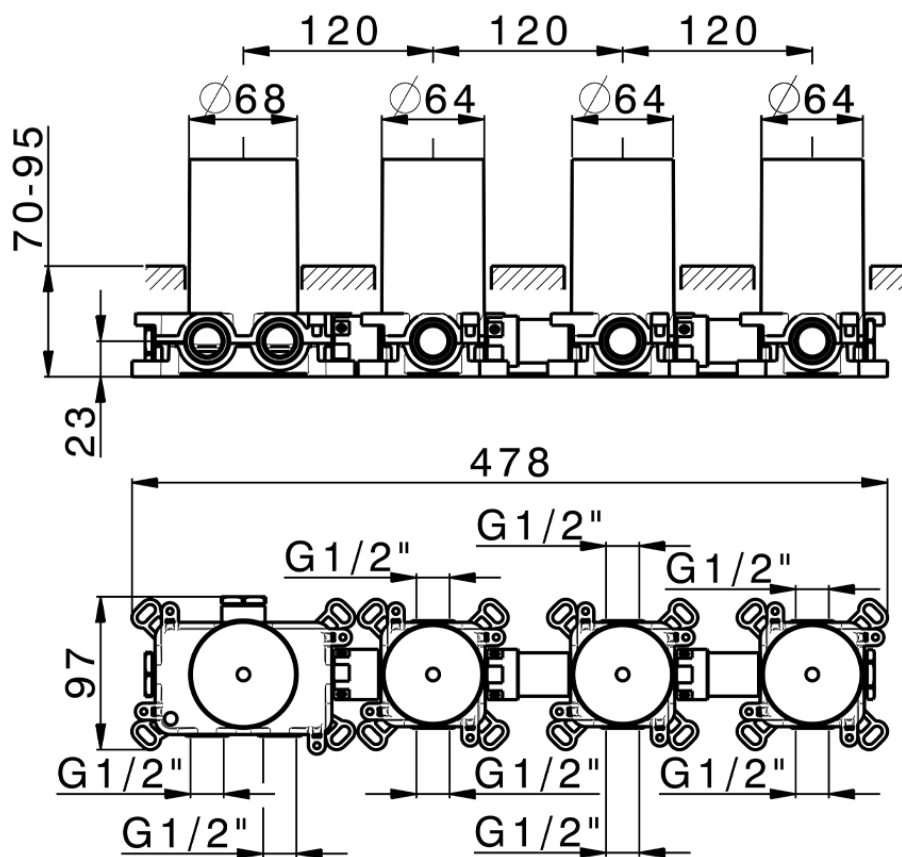

**Parte incasso termostatico 3 funzioni PUSH&SHOWER\_ZB0G63R0**

ZB0G63R0

<https://www.huberitalia.com/parte-incasso-termostatico-3-funzioni-pushshower-zb0g63r0>

2026-07-03