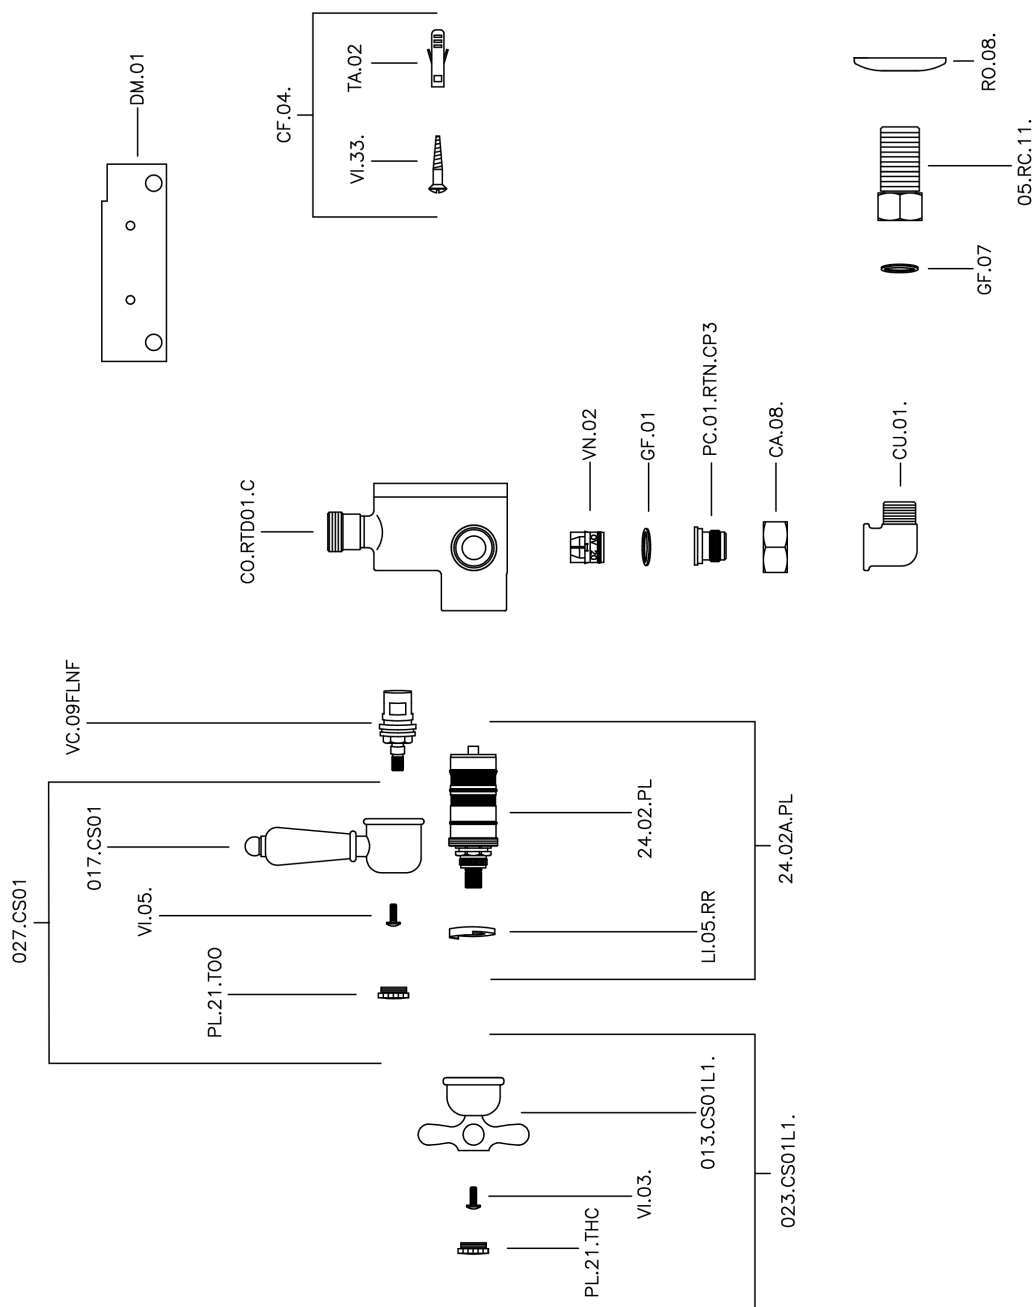

Miscelatore termostatico doccia CROISSETTE_150.CS01H.

150.CS01H.

<https://www.huberitalia.com/miscelatore-termostatico-doccia-croisette-150-cs01h>

2026-06-30