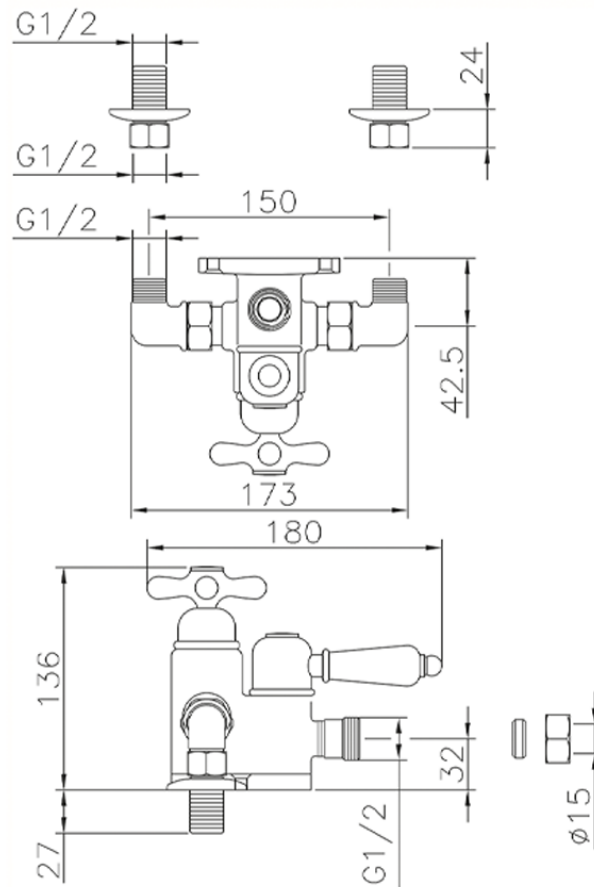

Miscelatore termostatico doccia CROISSETTE_150.CS01H.

150.CS01H.

<https://www.huberitalia.com/miscelatore-termostatico-doccia-croisette-150-cs01h>

2026-06-30