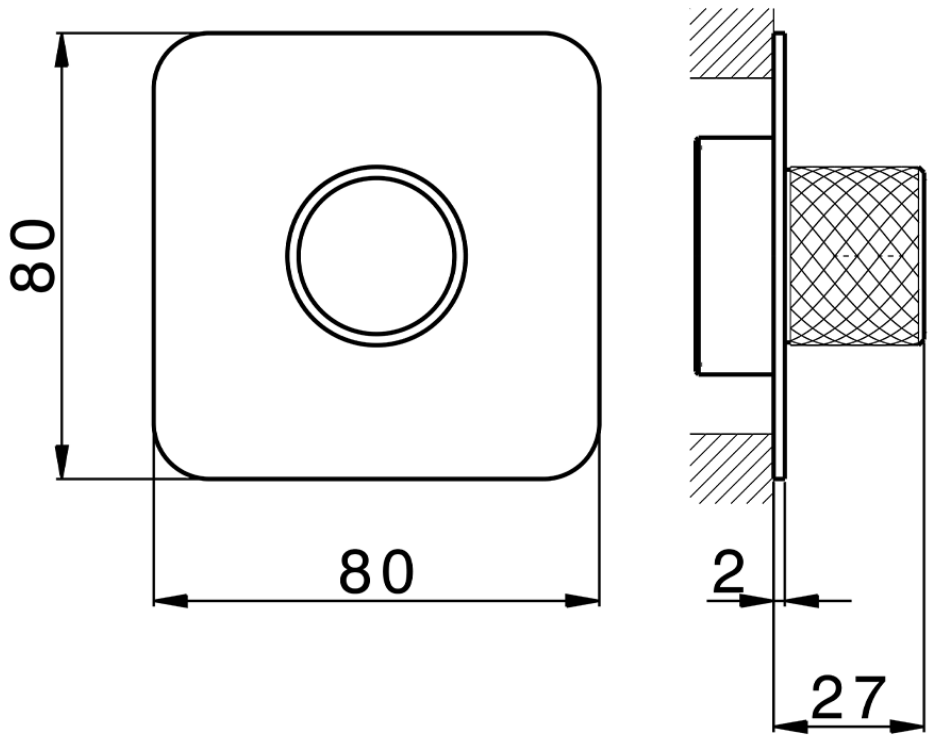

Parte esterna per singolo Push&Shower PUSH&SHOWER_PS0G6210

PS0G6210

<https://www.huberitalia.com/parte-esterna-per-singolo-pushshower-pushshower-ps0g6210>

2026-07-03