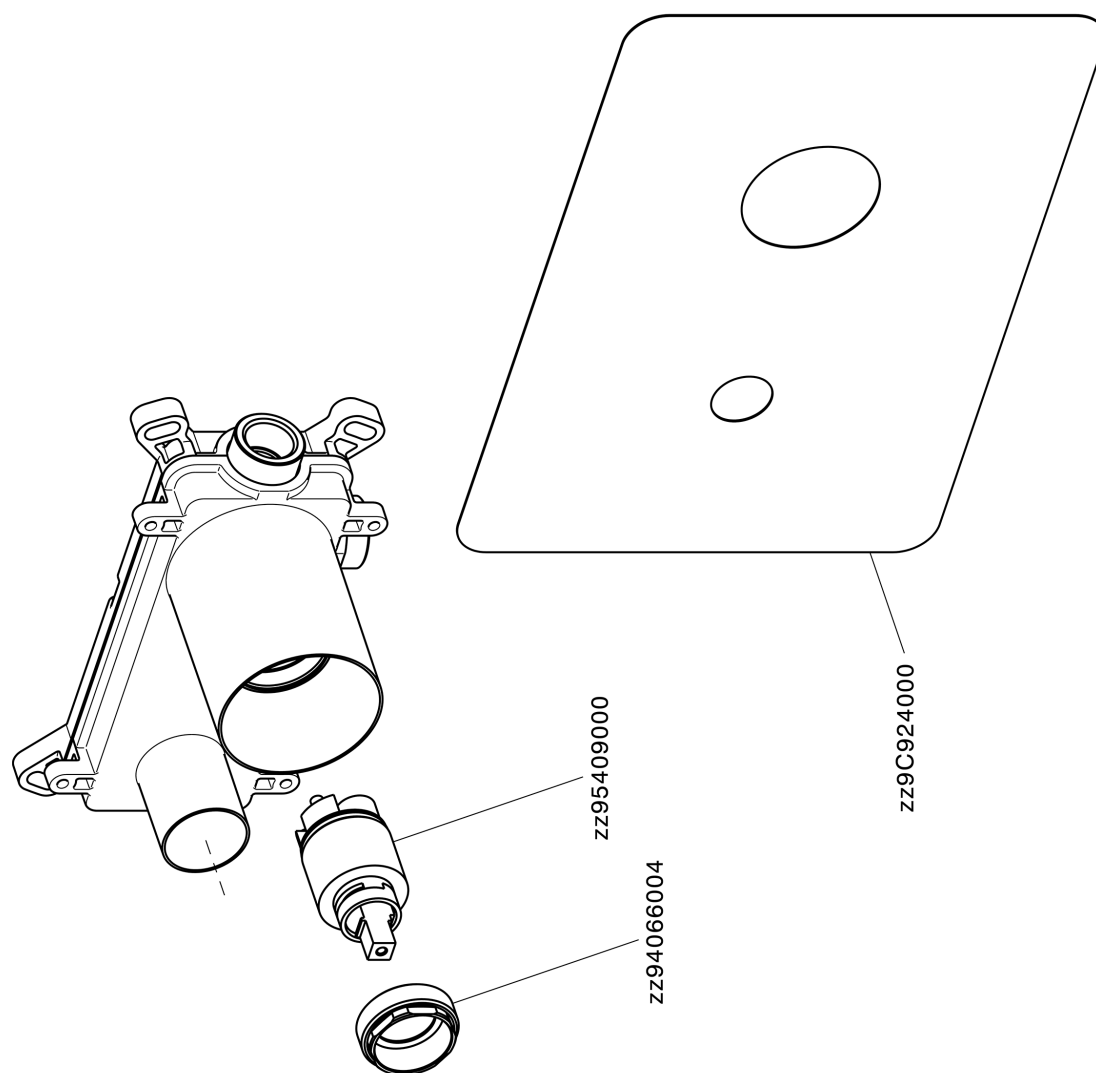

Parte incasso monocomando lavabo a parete Easy-Box INCASSO_ZB002450

ZB002450 <https://www.huberitalia.com/parte-incasso-monocomando-lavabo-a-parete-easy-box-incasso-zb002450>

2026-06-28