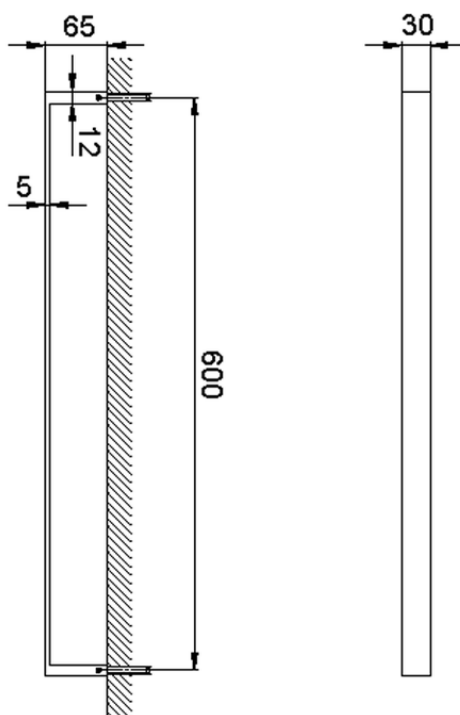

Porta salviette ACCESSORI BAGNO_SQ090106

SQ090106

<https://www.huberitalia.com/porta-salviette-accessori-bagno-sq090106>

2026-06-17