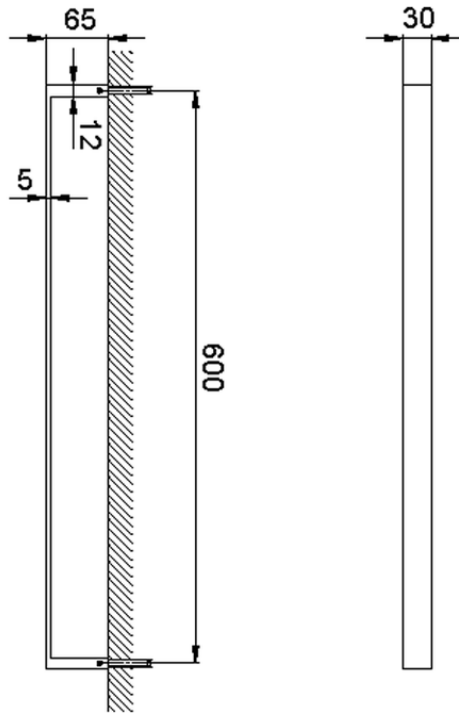

Porta salviette ACCESSORI BAGNO_SQ090106

SQ090106

<https://www.huberitalia.com/porta-salviette-accessori-bagno-sq090106>

2026-06-17