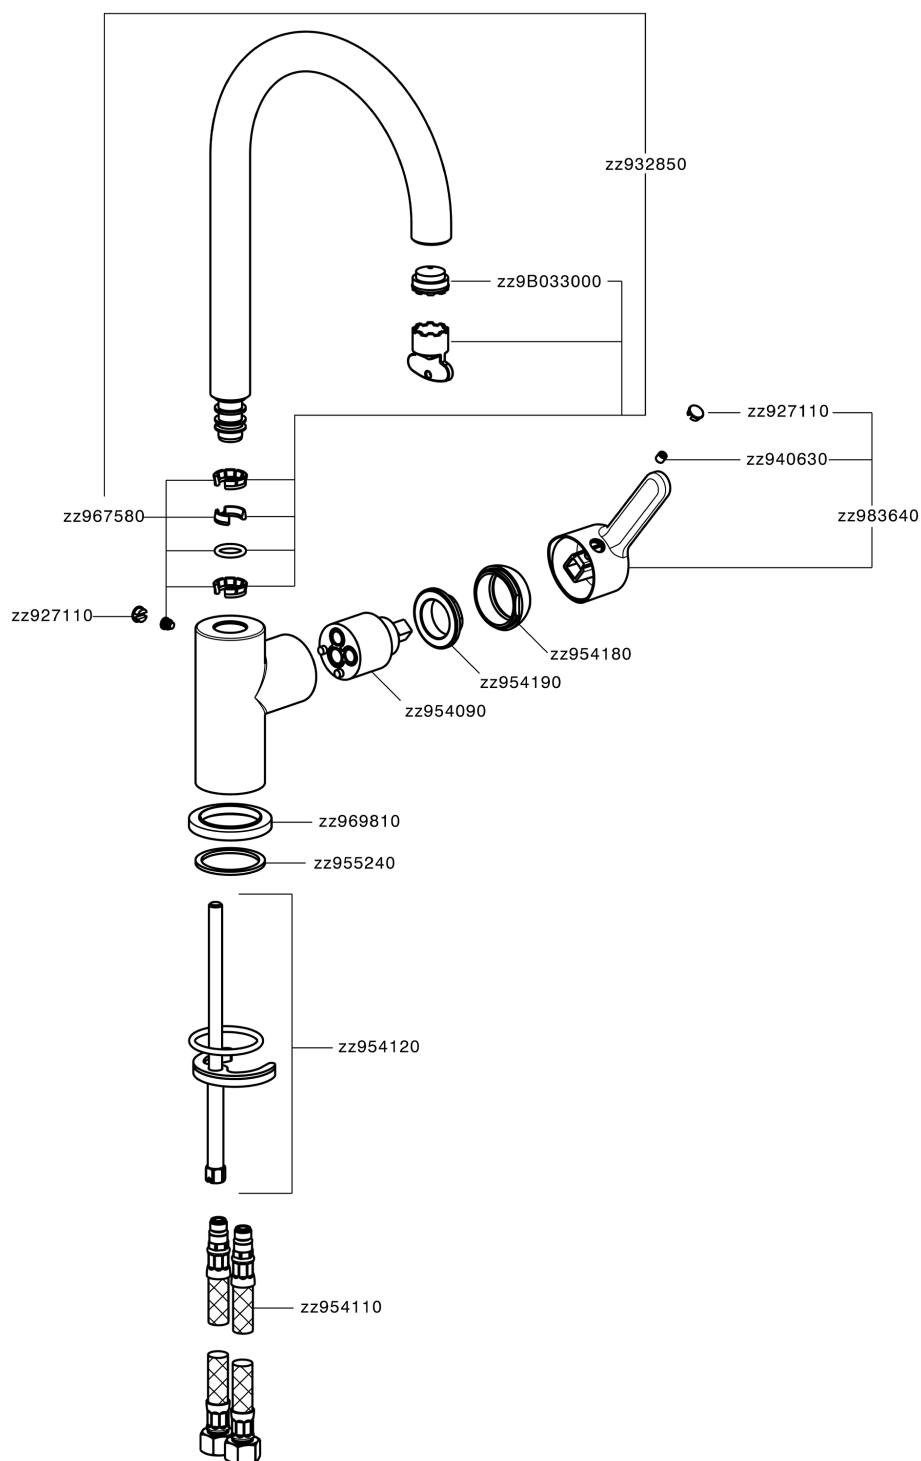

Miscelatore monocomando lavello EnergySave KITCHEN_H2000535

H2000535

<https://www.huberitalia.com/miscelatore-monocomando-lavello-energy-save-kitchen-h2000535>

2026-05-13