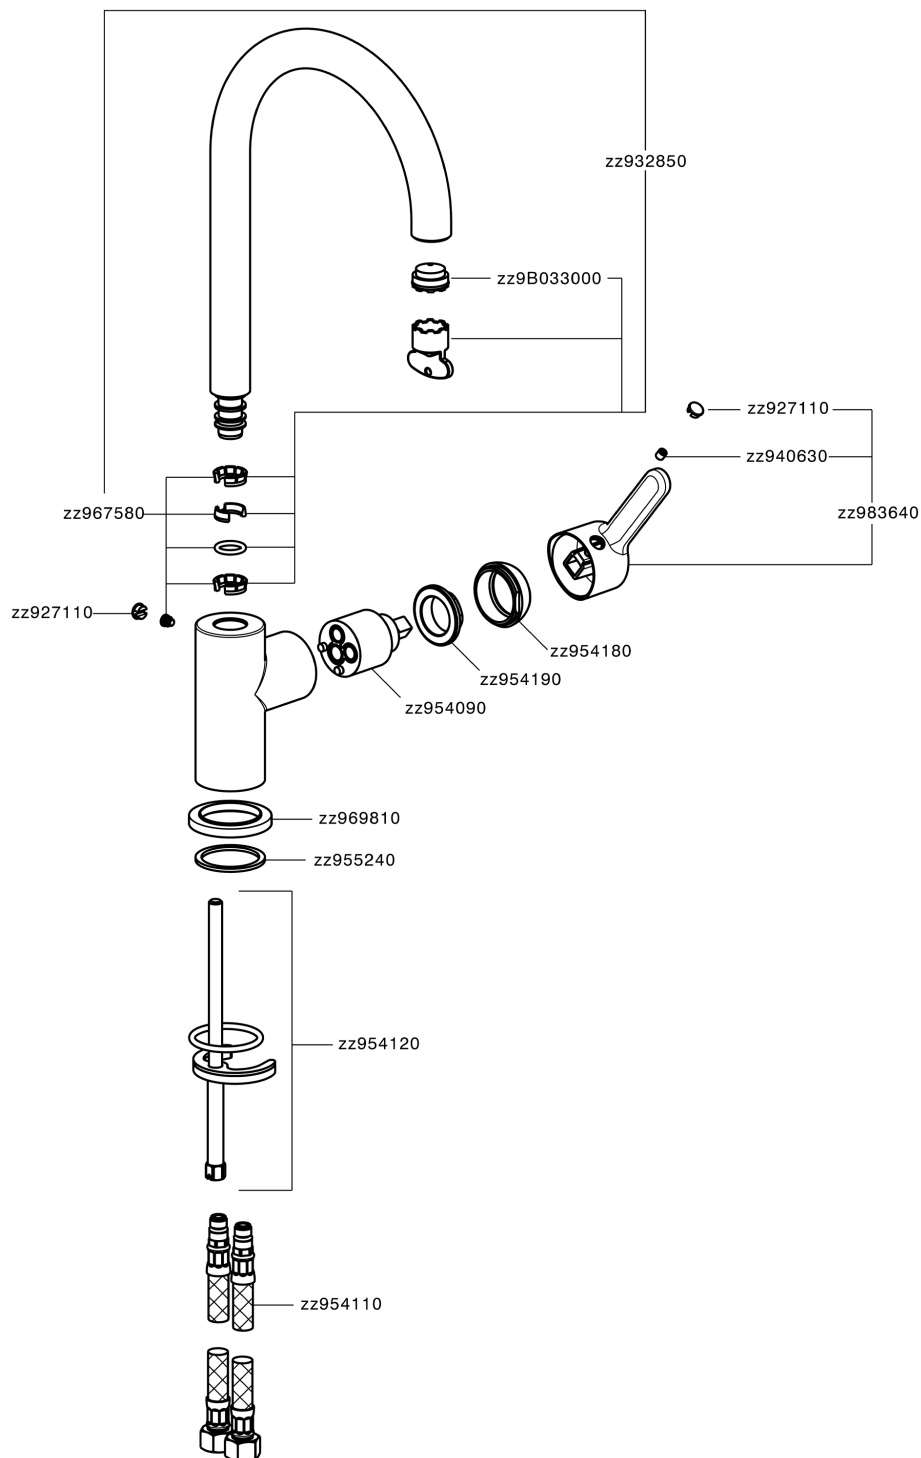

Miscelatore monocomando lavello EnergySave KITCHEN_H2000535

H2000535

<https://www.huberitalia.com/miscelatore-monocomando-lavello-energysave-kitchen-h2000535>

2026-06-27