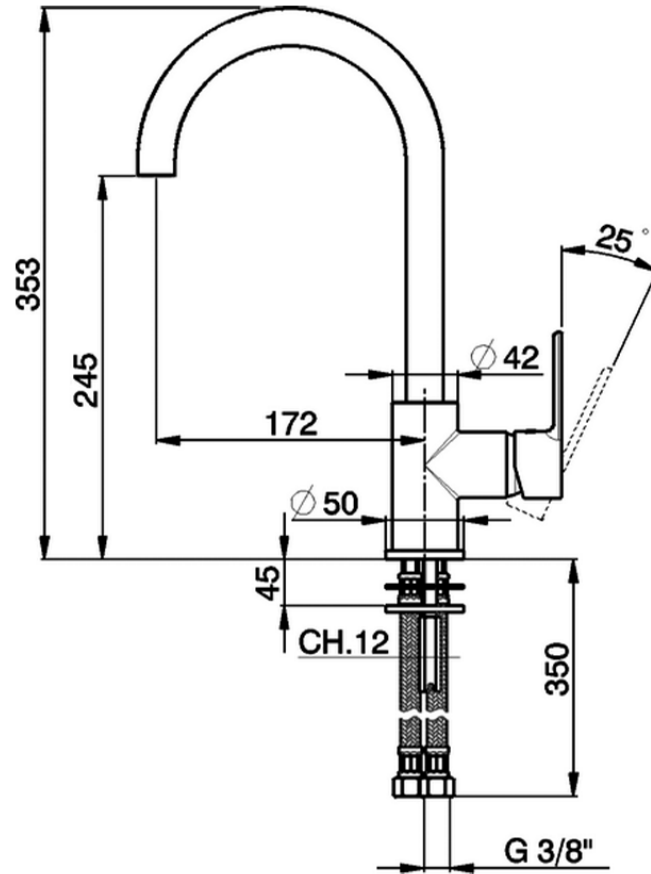

## Miscelatore monocomando lavello EnergySave KITCHEN\_H2000535

H2000535

<https://www.huberitalia.com/miscelatore-monocomando-lavello-energysave-kitchen-h2000535>

2026-05-13