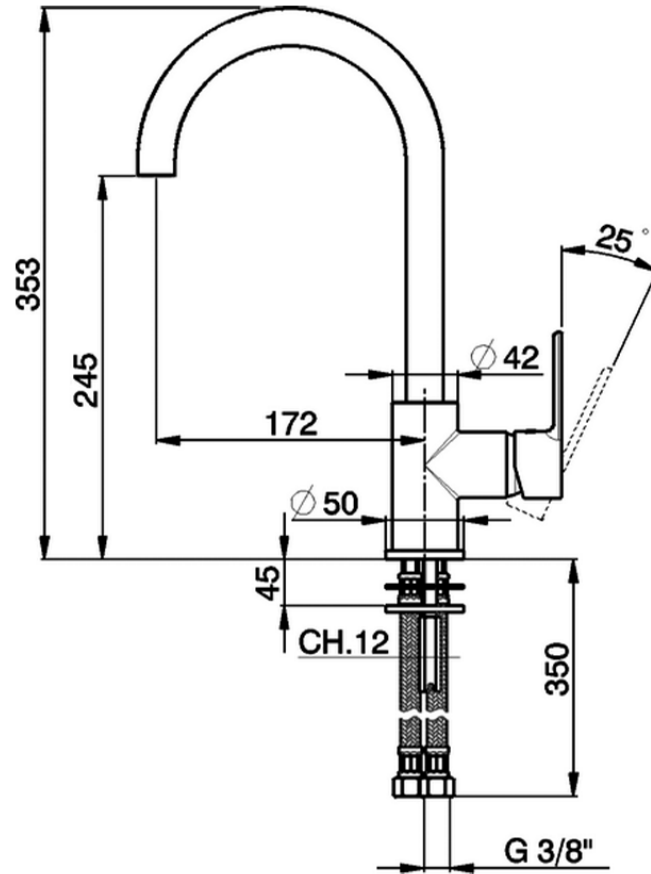

Miscelatore monocomando lavello EnergySave KITCHEN\_H2000535

H2000535

<https://www.huberitalia.com/miscelatore-monocomando-lavello-energysave-kitchen-h2000535>

2026-06-27