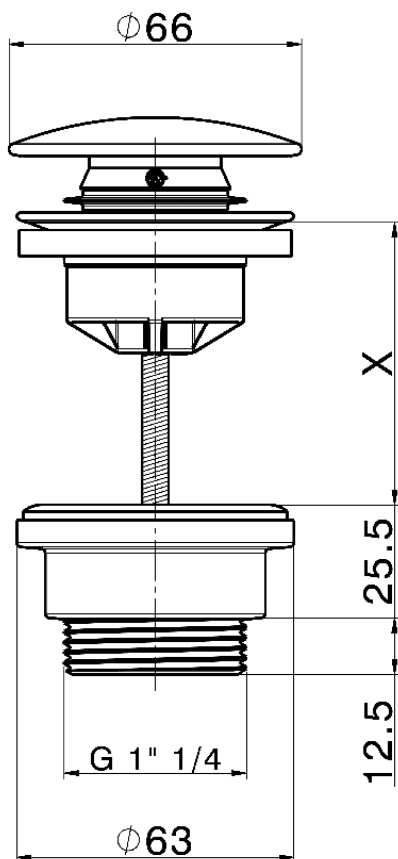

Piletta click-clack 1"1/4 per lavabo COMPLEMENTI\_ZB001790

X = 0-63 mm. MAX

X = 63-103 mm. MAX