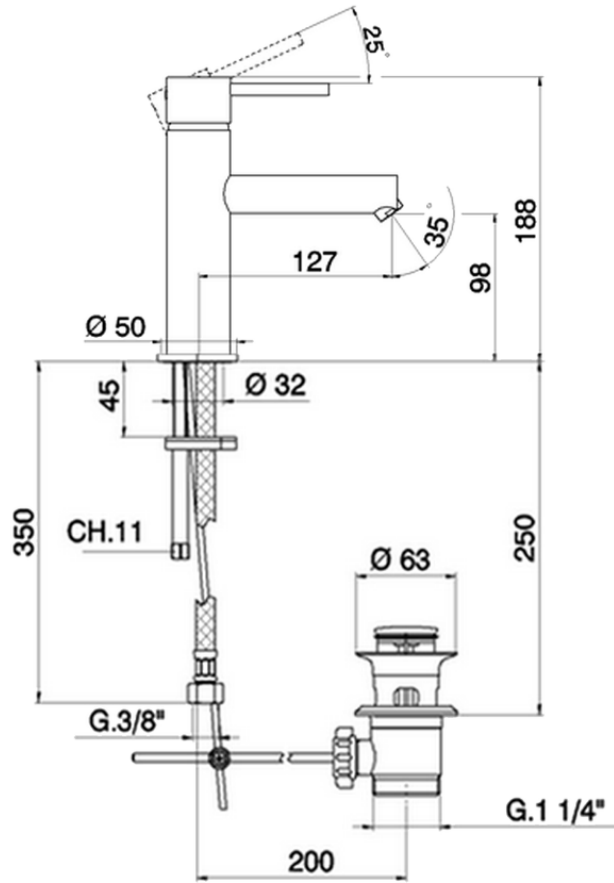

Miscelatore monocomando bidet large TRATTO EVO_TV000590

TV000590

<https://www.huberitalia.com/miscelatore-monocomando-bidet-large-tratto-evo-tv000590>

2026-06-15