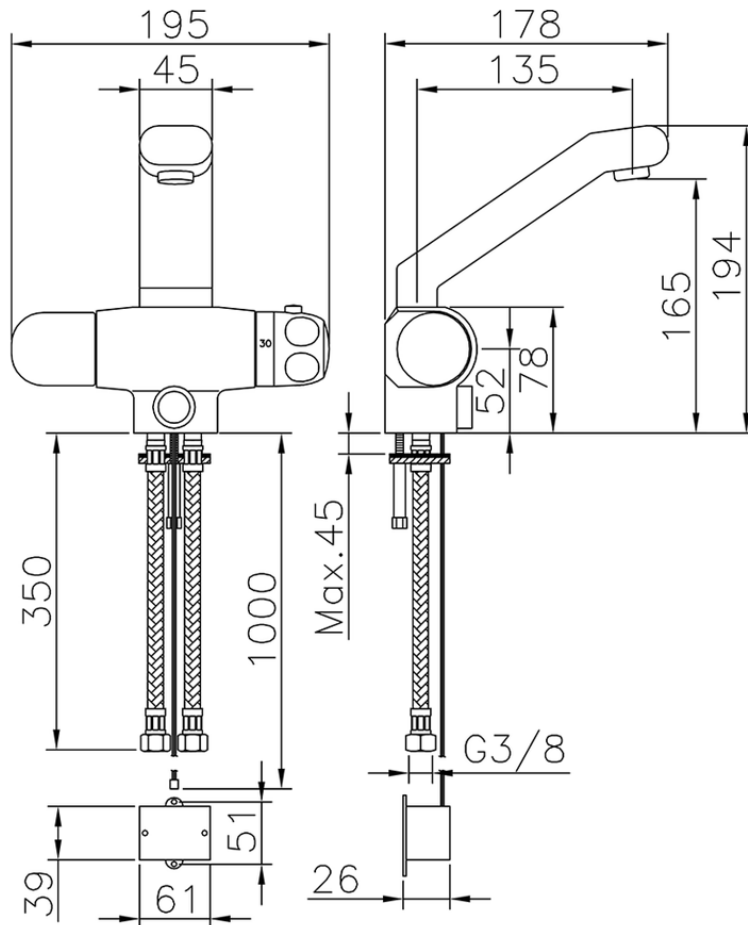

Miscelatore termostatico lavabo elettronico CLINIC&TECHNICAL\_204.23H.

204.23H.

<https://www.huberitalia.com/miscelatore-termostatico-lavabo-elettronico-clinicttechnical-204-23h>

2026-05-13