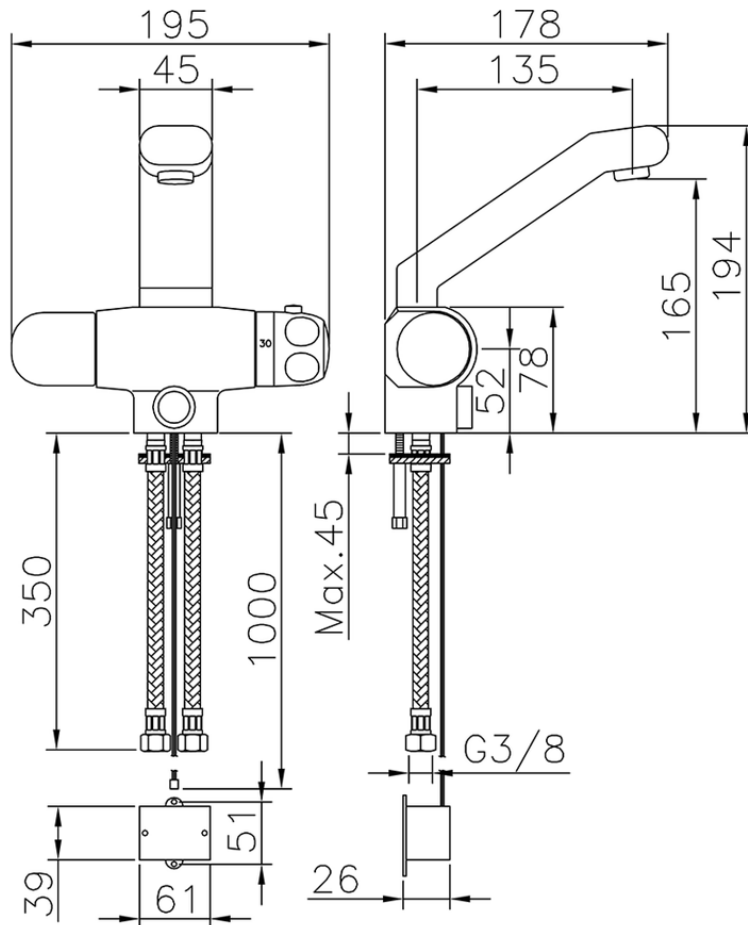

Miscelatore termostatico lavabo elettronico CLINIC&TECHNICAL\_204.23H.

204.23H.

<https://www.huberitalia.com/miscelatore-termostatico-lavabo-elettronico-clinictchnical-204-23h>

2026-06-27