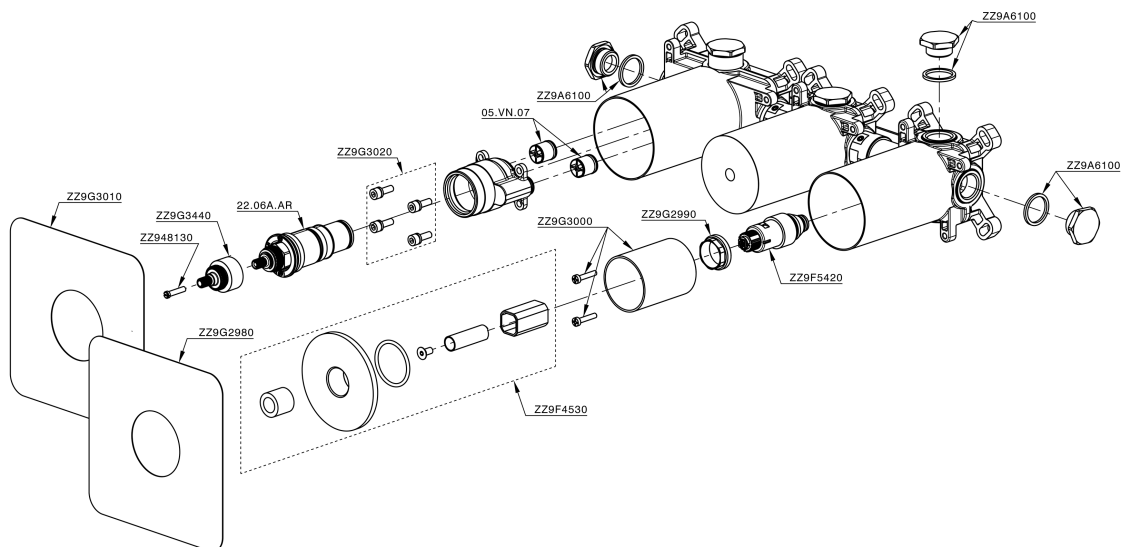

Parte incasso termostatico 2 funzioni PUSH&SHOWER_ZB0G62R0

ZB0G62R0

<https://www.huberitalia.com/parte-incasso-termostatico-2-funzioni-pushshower-zb0g62r0>

2026-07-03