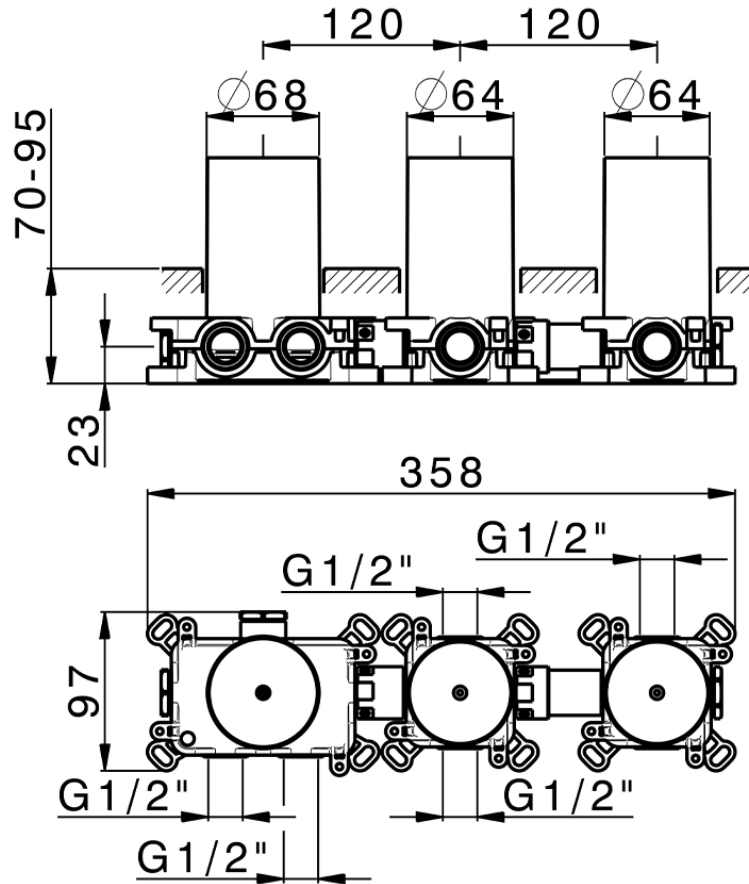

Parte incasso termostatico 2 funzioni PUSH&SHOWER_ZB0G62R0

ZB0G62R0

<https://www.huberitalia.com/parte-incasso-termostatico-2-funzioni-pushshower-zb0g62r0>

2026-07-03