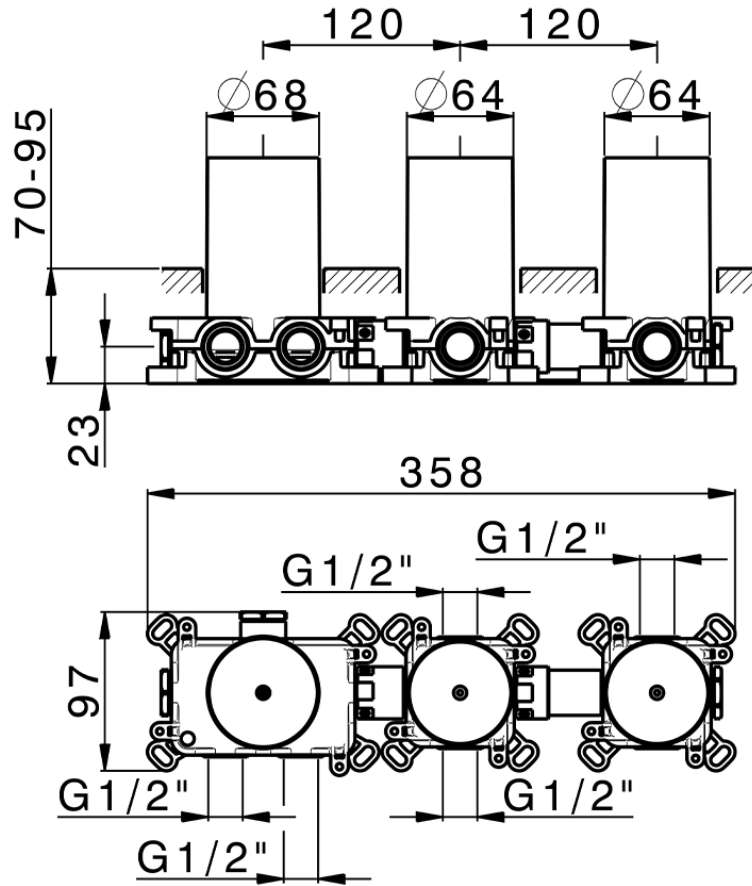

Parte incasso termostatico 2 funzioni PUSH&SHOWER\_ZB0G62R0

ZB0G62R0

<https://www.huberitalia.com/parte-incasso-termostatico-2-funzioni-pushshower-zb0g62r0>

2026-05-13