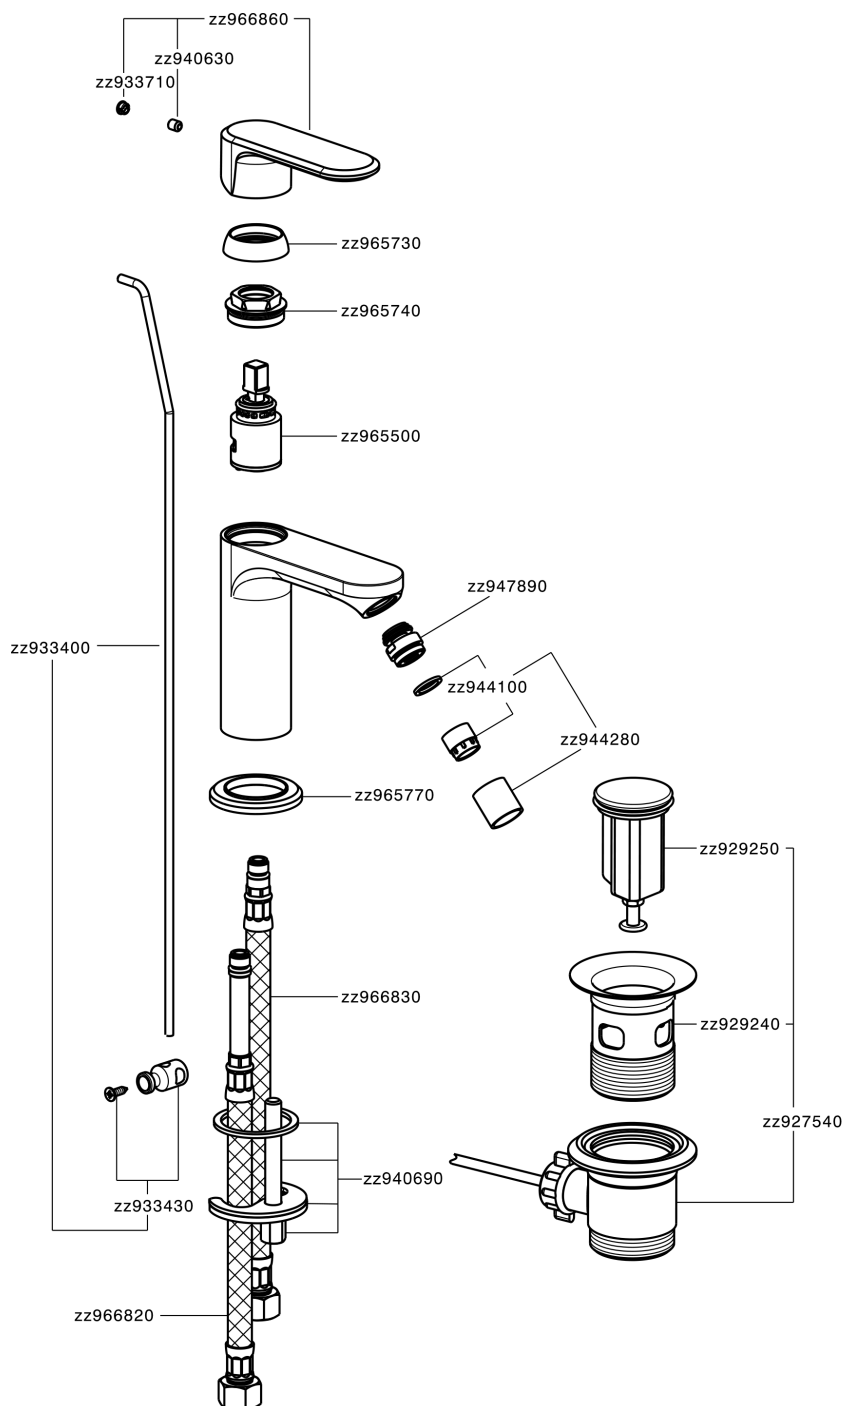

Miscelatore monocomando bidet LEVITY_LY000550

LY000550

<https://www.huberitalia.com/miscelatore-monocomando-bidet-levity-ly000550>

2026-05-13