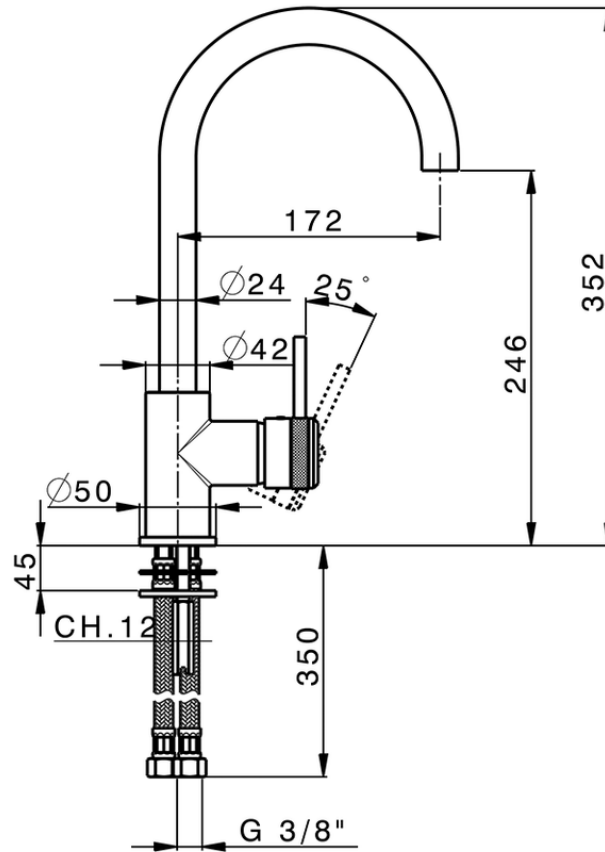

Miscelatore monocomando lavello EnergySave CHRONOS\_CR000535

CR000535

<https://www.huberitalia.com/miscelatore-monocomando-lavello-energysave-chronos-cr000535>

2026-06-27