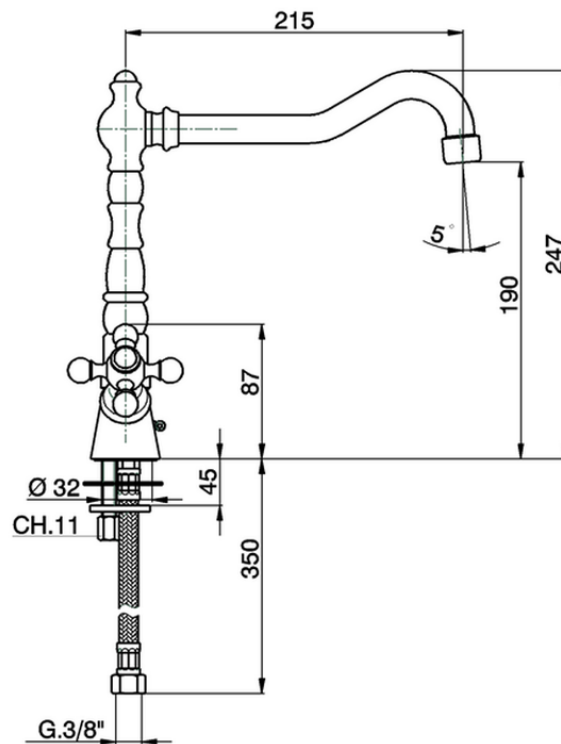

Miscelatore lavello KITCHEN_RE300520

RE300520

<https://www.huberitalia.com/miscelatore-lavello-kitchen-re300520>

2026-06-30