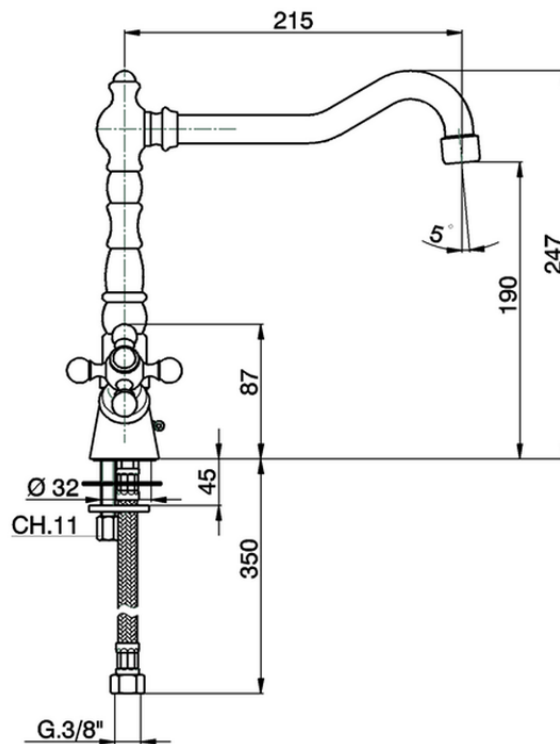

Miscelatore lavello KITCHEN\_RE300520

RE300520

<https://www.huberitalia.com/miscelatore-lavello-kitchen-re300520>

2026-04-15