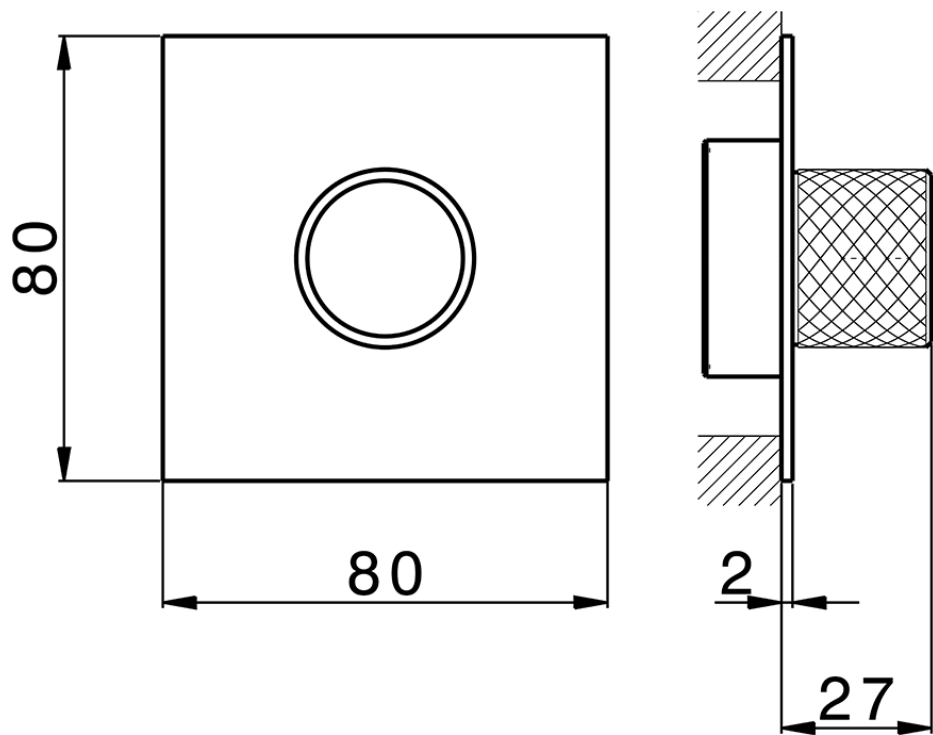

Parte esterna per singolo Push&Shower PUSH&SHOWER_PS0G6310

PS0G6310

<https://www.huberitalia.com/parte-esterna-per-singolo-pushshower-pushshower-ps0g6310>

2026-07-03