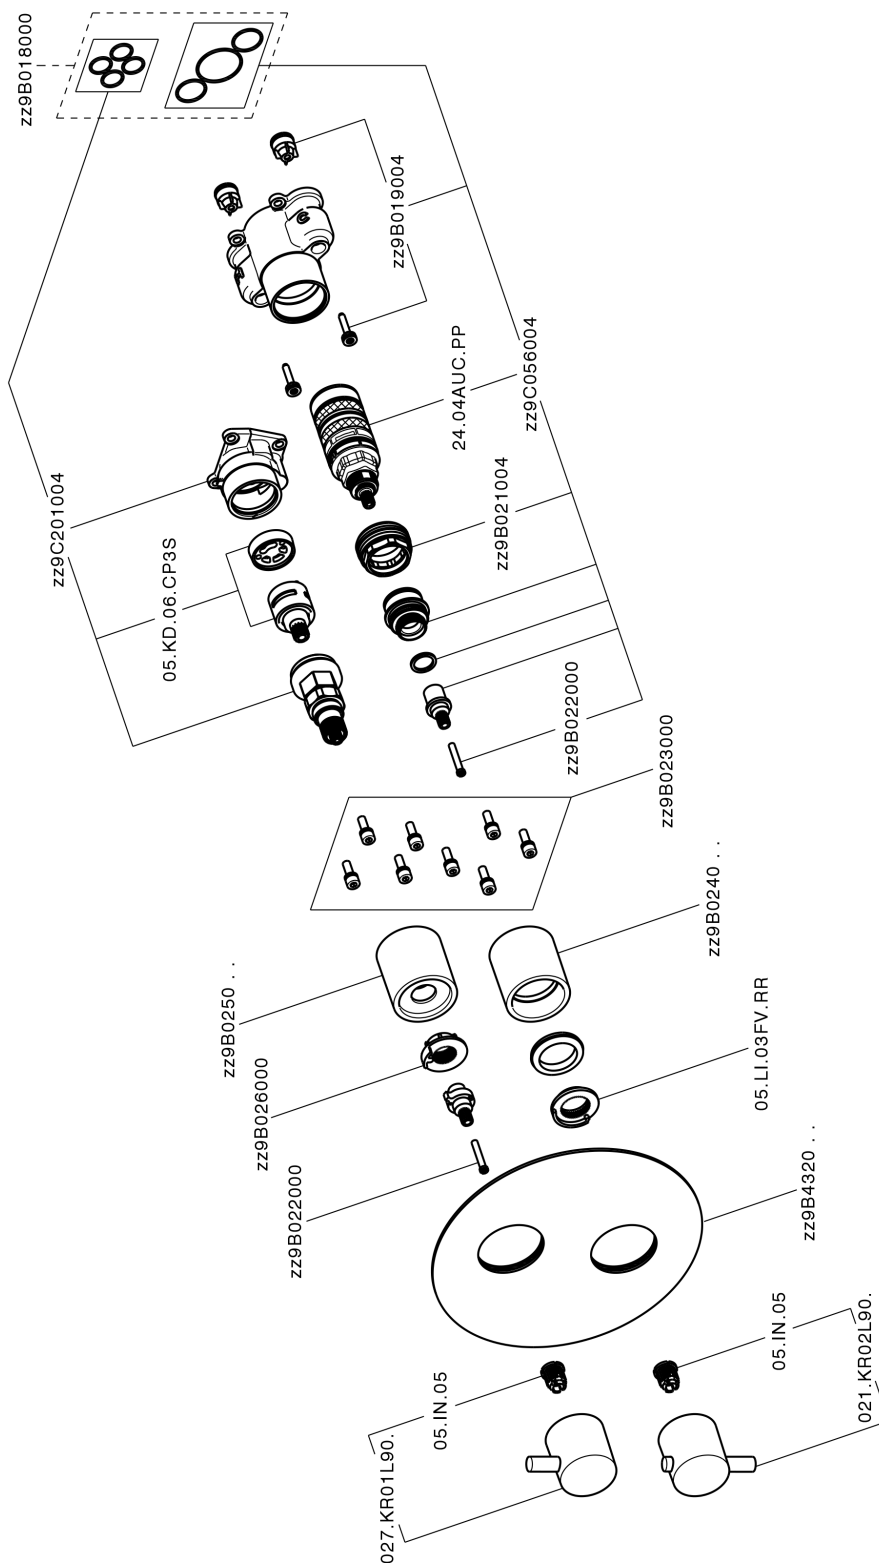

Completo Termostatico per One-Box TRATTO EVO_TV0BT030

TV0BT030

<https://www.huberitalia.com/completo-termostatico-per-one-box-tratto-evo-tv0bt030>

One-Box Universale per incasso ONE BOX_ZB00B031

ZB00B031

<https://www.huberitalia.com/one-box-universale-per-incasso-one-box-zb00b031>

One-Box Universale per incasso ONE BOX_ZB00B030

ZB00B030

<https://www.huberitalia.com/one-box-universale-per-incasso-one-box-zb00b030>

2026-06-27