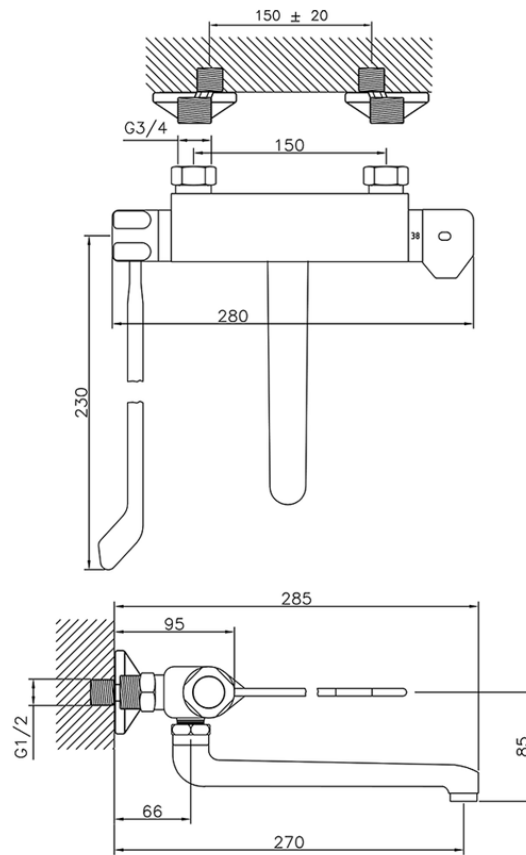

Miscelatore termostatico lavello a parete CLINIC&TECHNICAL_CLT70030

CLT70030

<https://www.huberitalia.com/miscelatore-termostatico-lavello-a-parete-clinictchnical-clt70030>

2026-06-16