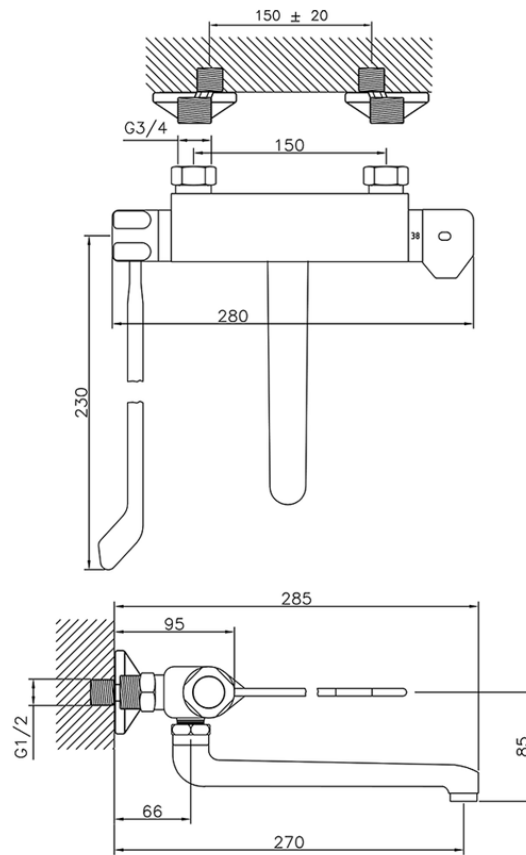

Miscelatore termostatico lavello a parete CLINIC&TECHNICAL_CLT70030

CLT70030

<https://www.huberitalia.com/miscelatore-termostatico-lavello-a-parete-clinicttechnical-clt70030>

2026-05-01