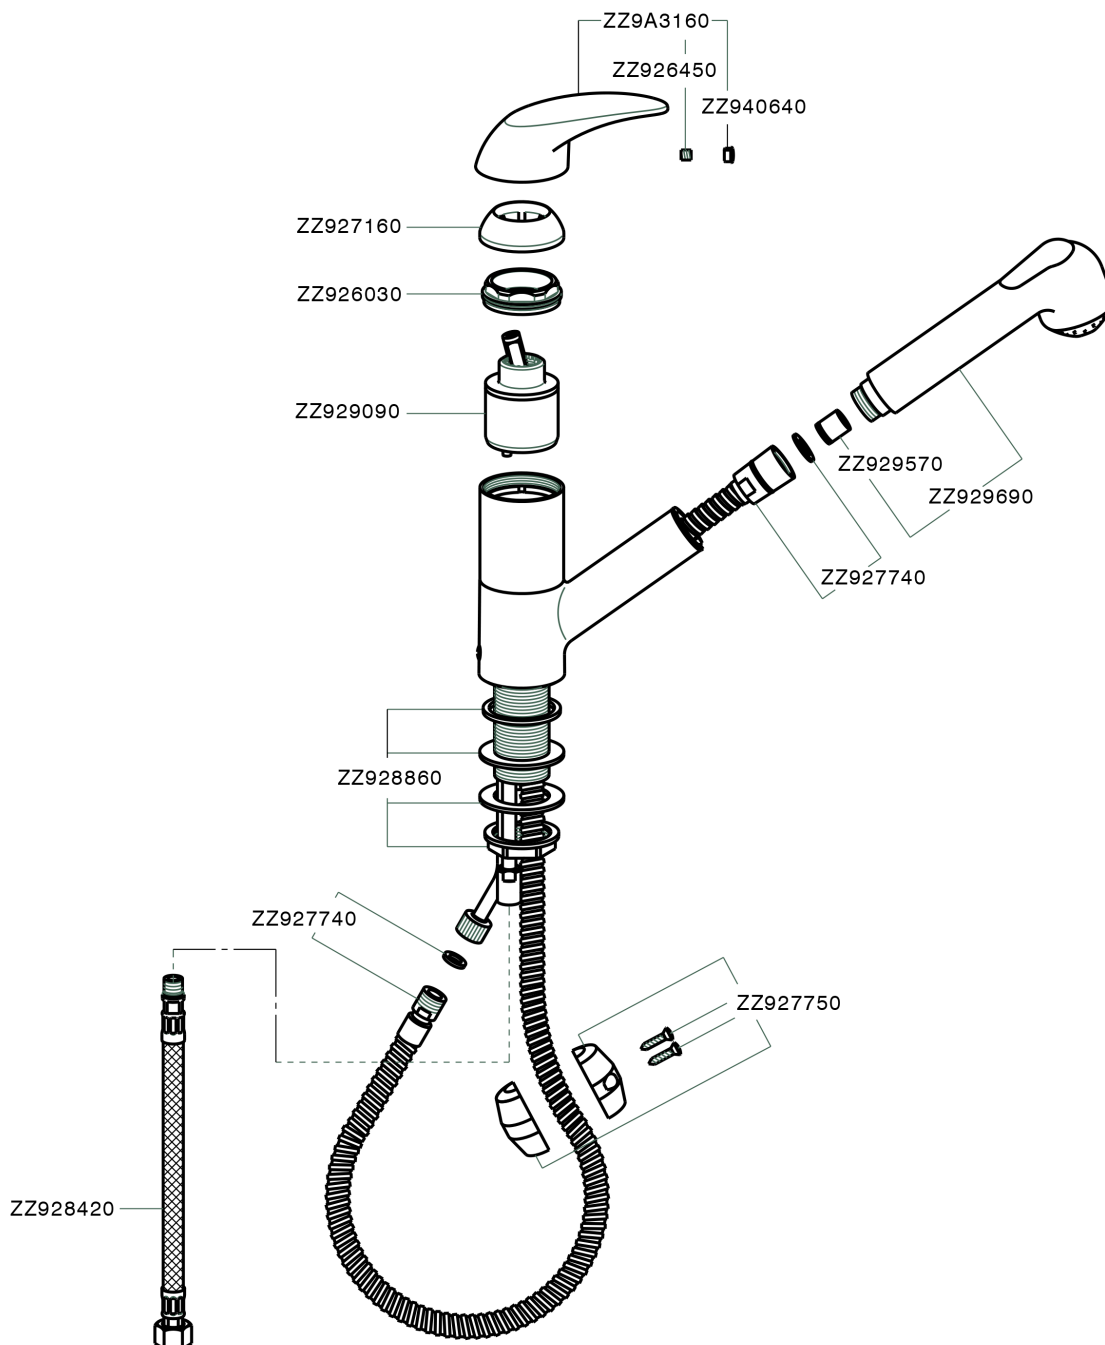

## Miscelatore monocomando lavello docc. estraibile KITCHEN\_PE002570

PE002570

<https://www.huberitalia.com/miscelatore-monocomando-lavello-docc-estraiabile-kitchen-pe002570>

2026-04-29