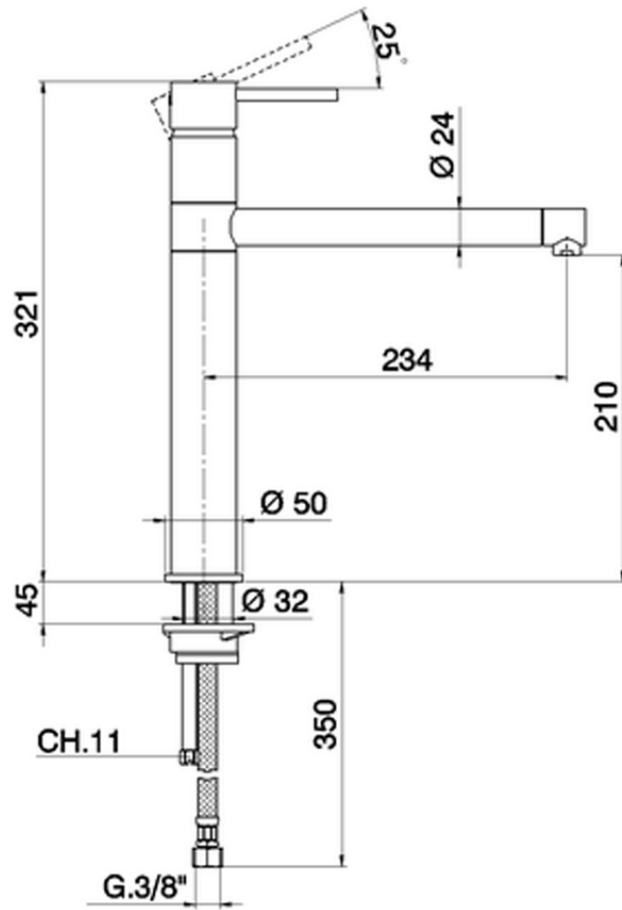

Miscelatore monocomando lavello KITCHEN_TV001580

TV001580

<https://www.huberitalia.com/miscelatore-monocomando-lavello-kitchen-tv001580>

2026-06-24