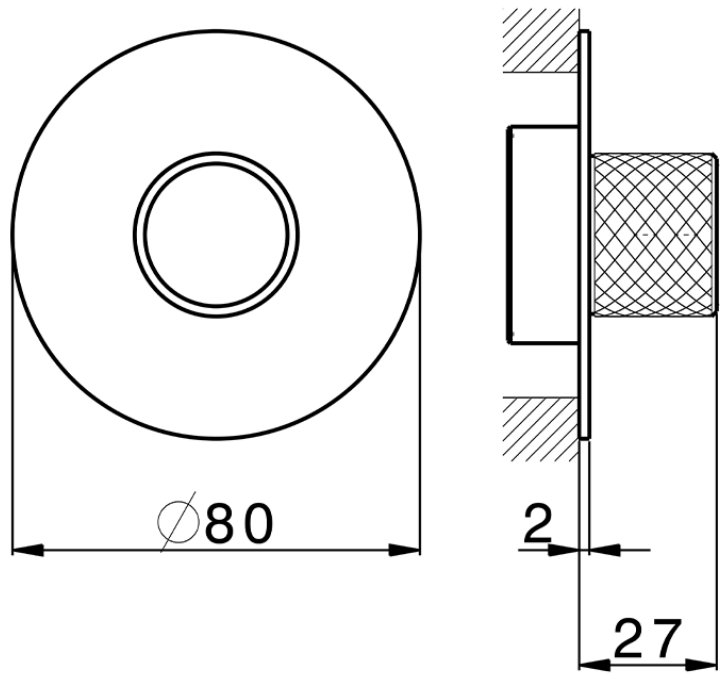

Parte esterna per singolo Push&Shower PUSH&SHOWER_PS0G6110

PS0G6110

<https://www.huberitalia.com/parte-esterna-per-singolo-pushshower-pushshower-ps0g6110>

2026-07-03