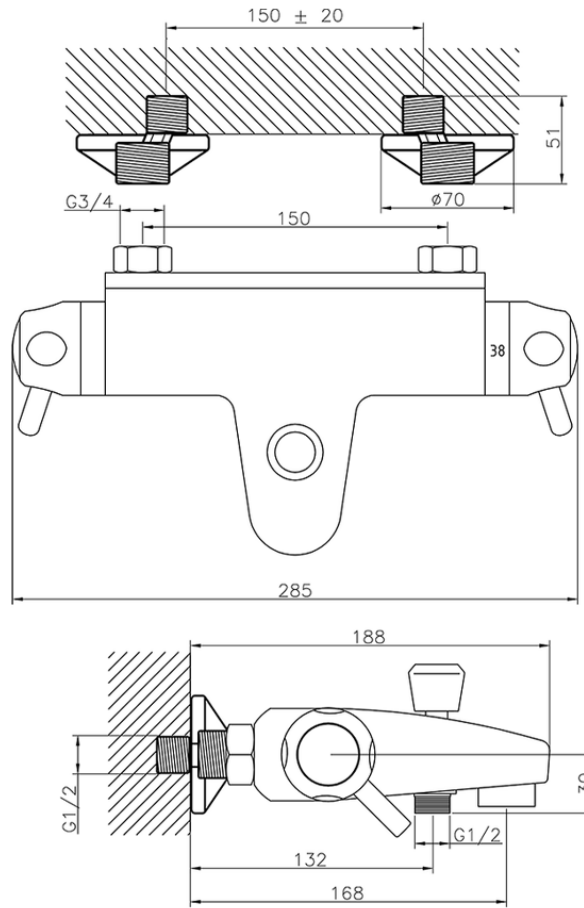

Miscelatore termostatico vasca CLINIC&TECHNICAL_CPT25010

CPT25010

<https://www.huberitalia.com/miscelatore-termostatico-vasca-clinictechnical-cpt25010>

2026-06-27