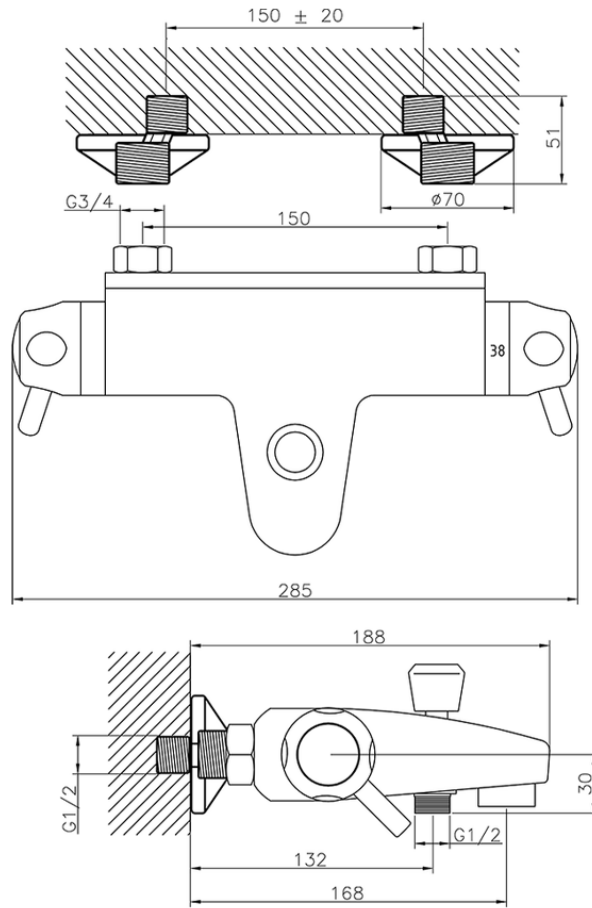

Miscelatore termostatico vasca CLINIC&TECHNICAL_CPT25010

CPT25010

<https://www.huberitalia.com/miscelatore-termostatico-vasca-clinictechnical-cpt25010>

2026-05-13