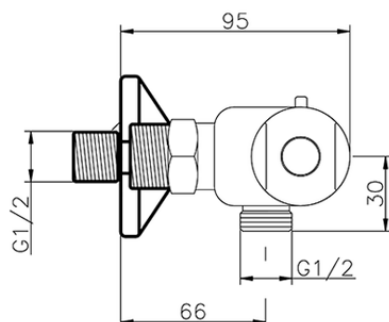

Miscelatore termostatico doccia CLINIC&TECHNICAL_109P.01H.

109P.01H.

<https://www.huberitalia.com/miscelatore-termostatico-doccia-clinictechnical-109p-01h>

2026-06-27