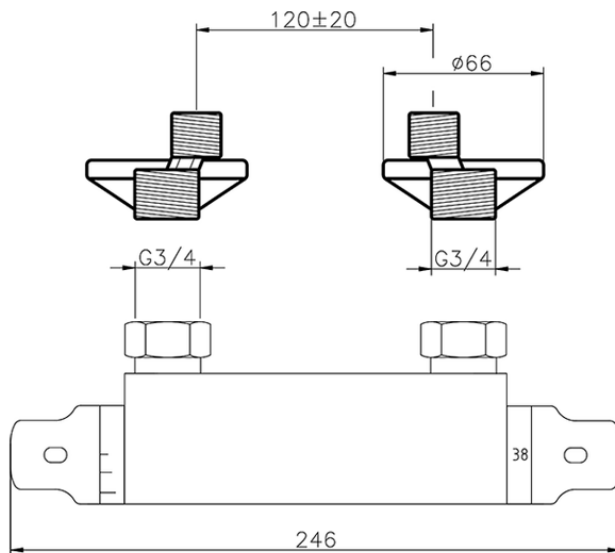

Miscelatore termostatico doccia CLINIC&TECHNICAL_109P.01H.

109P.01H.

<https://www.huberitalia.com/miscelatore-termostatico-doccia-clinictechnical-109p-01h>

2026-06-27