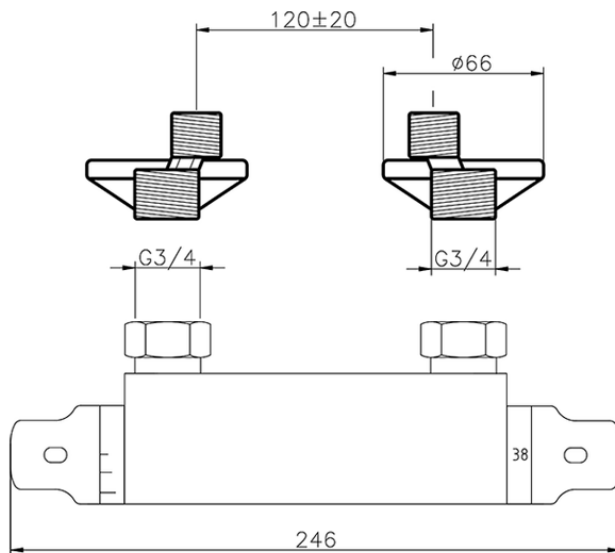

Miscelatore termostatico doccia CLINIC&TECHNICAL\_109P.01H.

109P.01H.

<https://www.huberitalia.com/miscelatore-termostatico-doccia-clinictechnical-109p-01h>

2026-05-13