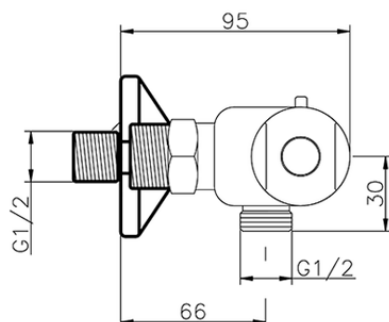

Miscelatore termostatico doccia CLINIC&TECHNICAL\_109P.01H.

109P.01H.

<https://www.huberitalia.com/miscelatore-termostatico-doccia-clinictechnical-109p-01h>

2026-05-13