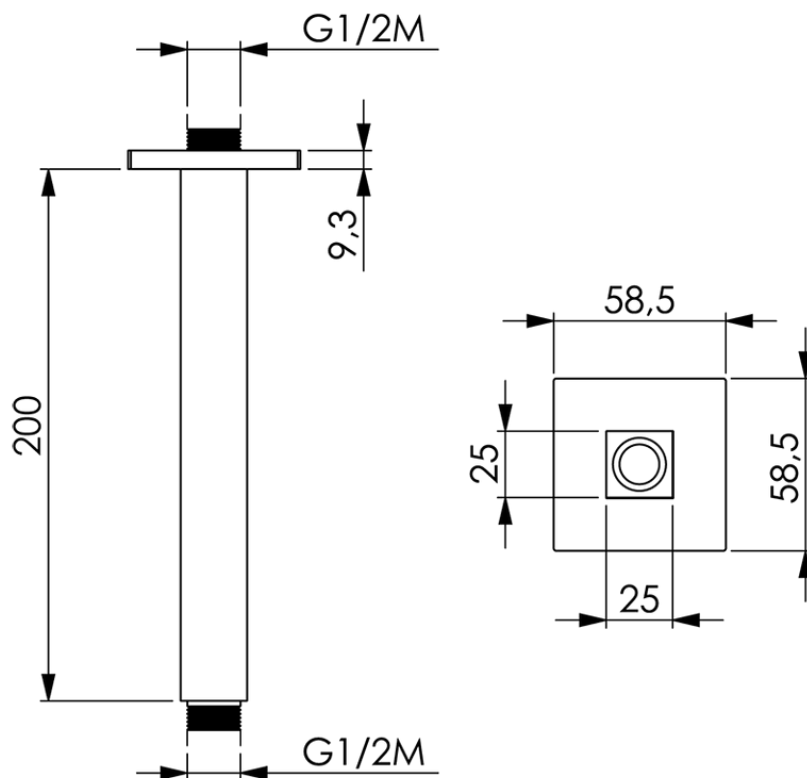

Braccio doccia a soffitto SHOWER_SS013350

SS013350

<https://www.huberitalia.com/braccio-doccia-a-soffitto-shower-ss013350>

2026-06-19