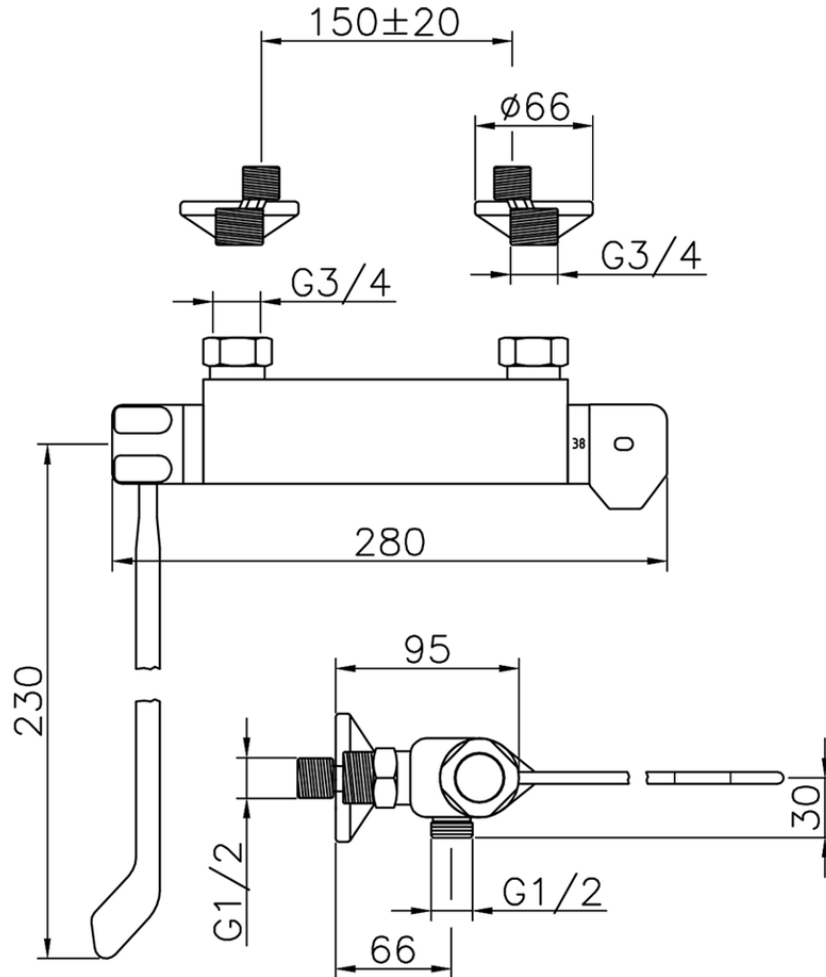

Miscelatore termostatico doccia CLINIC&TECHNICAL_CLT01030

CLT01030

<https://www.huberitalia.com/miscelatore-termostatico-doccia-clinicttechnical-clt01030>

2026-06-27