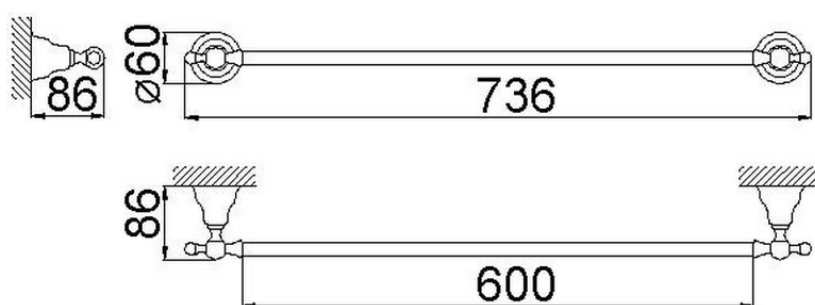

## Porta salviette 60 cm CROISSETTE\_4014.01H.

4014.01H.

<https://www.huberitalia.com/porta-salviette-60-cm-croisette-4014-01h>

2026-04-14