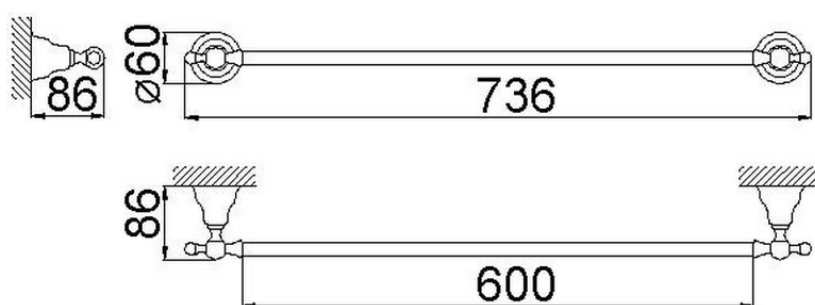

Porta salviette 60 cm CROISSETTE_4014.01H.

4014.01H.

<https://www.huberitalia.com/porta-salviette-60-cm-croisette-4014-01h>

2026-04-15