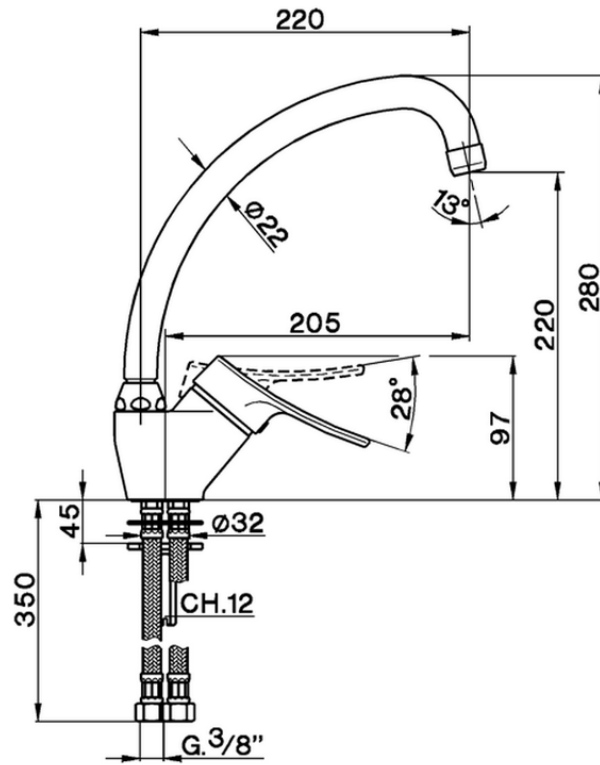

Miscelatore monocomando lavello KITCHEN_FU700520

FU700520

<https://www.huberitalia.com/miscelatore-monocomando-lavello-kitchen-fu700520>

2026-06-25