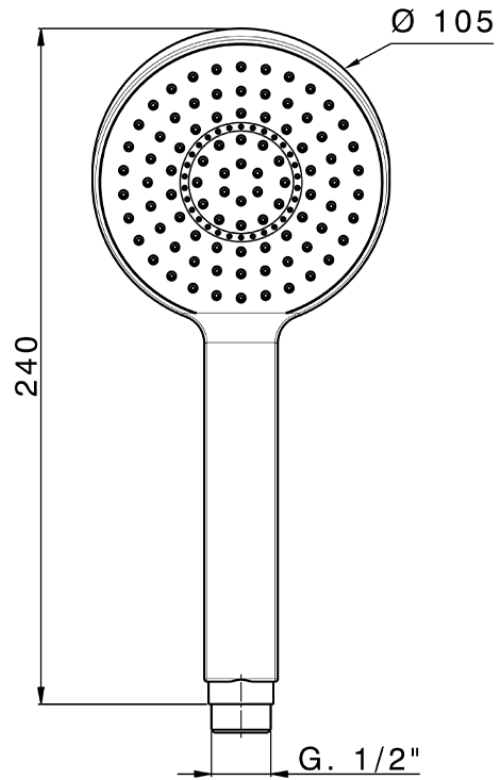

## Doccetta Round SHOWER\_SS014240

SS014240

<https://www.huberitalia.com/doccetta-round-shower-ss014240>

2025-07-30