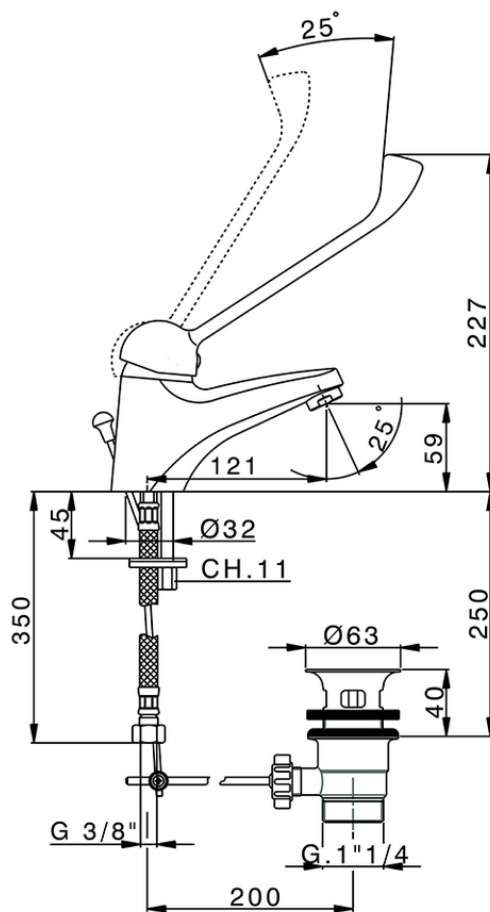

Miscelatore monocomando lavabo CLINIC&TECHNICAL\_BN000510

BN000510

<https://www.huberitalia.com/miscelatore-monocomando-lavabo-clinictechnical-bn000510>

2026-05-13