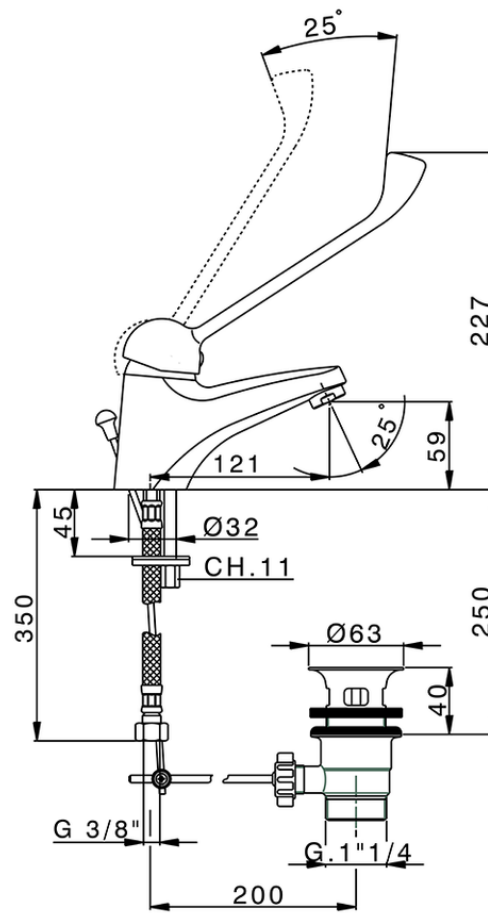

Miscelatore monocomando lavabo CLINIC&TECHNICAL\_BN000510

BN000510

<https://www.huberitalia.com/miscelatore-monocomando-lavabo-clinictechnical-bn000510>

2026-06-27